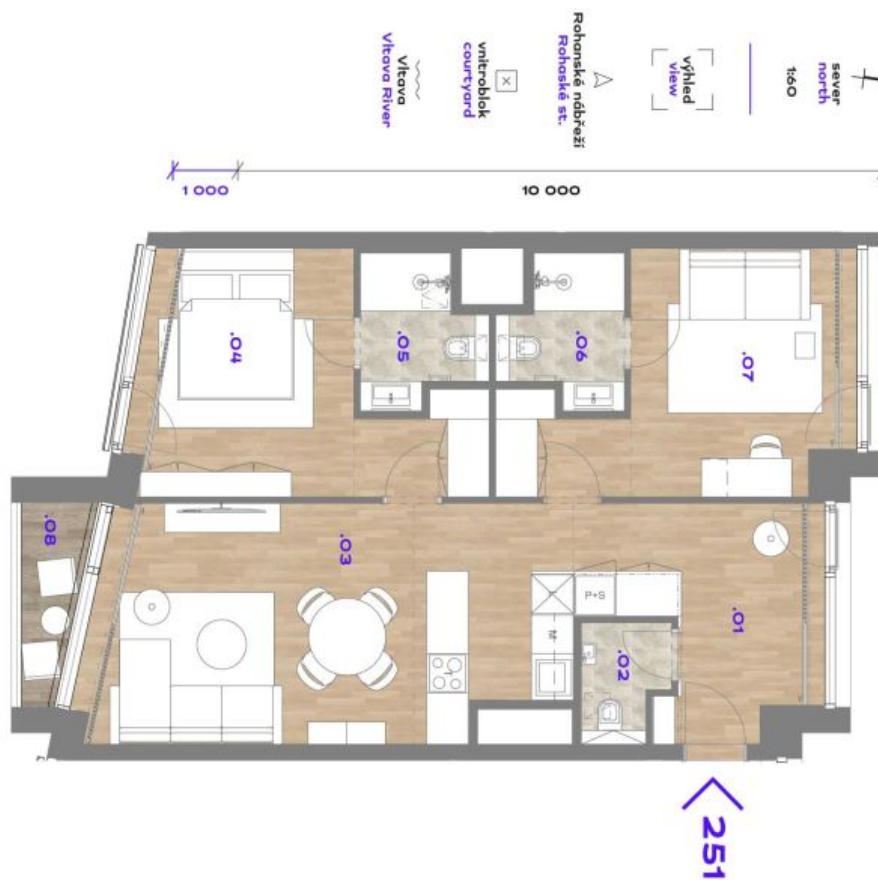

Apartment Two-bedroom (3+kk)

78.8 m², Prague 8, Karlín, Rohanské nábřeží

Rented