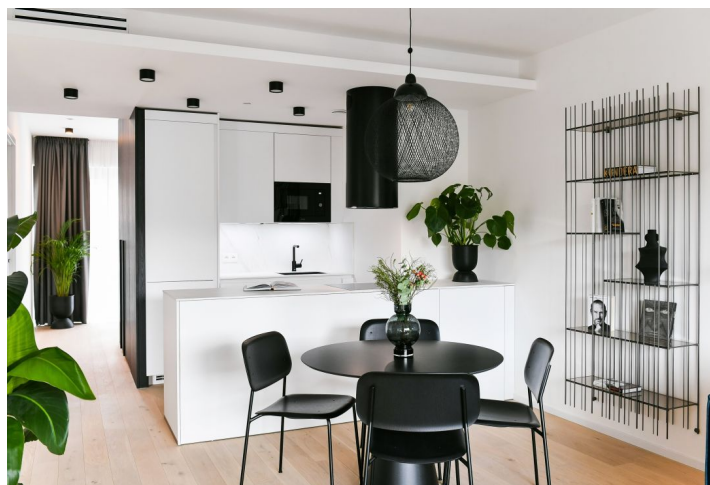

Apartment Two-bedroom (3+kk)

Rented

78.8 m², Prague 8, Karlín, Rohanské nábřeží