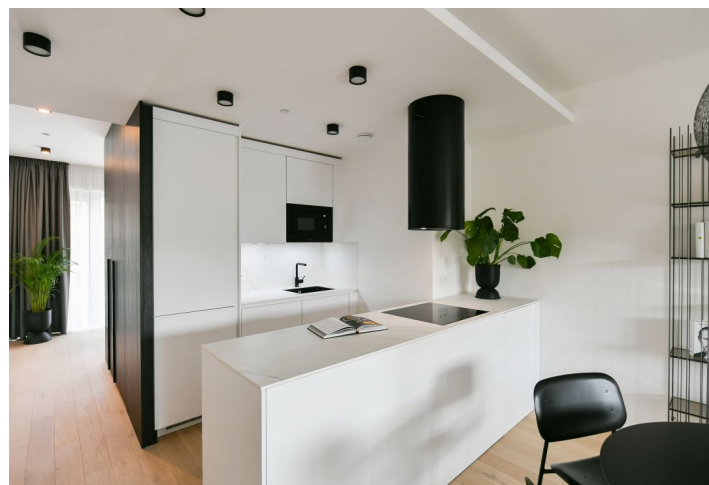

Apartment Two-bedroom (3+kk)

Rented

78.8 m², Prague 8, Karlín, Rohanské nábřeží