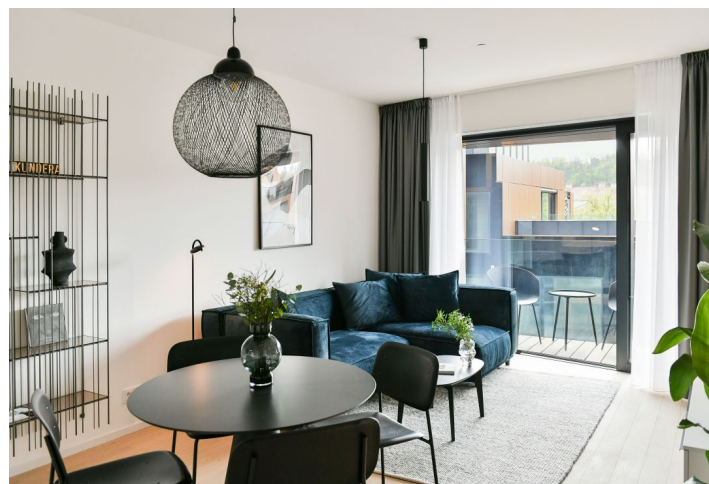

Apartment Two-bedroom (3+kk)

Rented

78.8 m², Prague 8, Karlín, Rohanské nábřeží