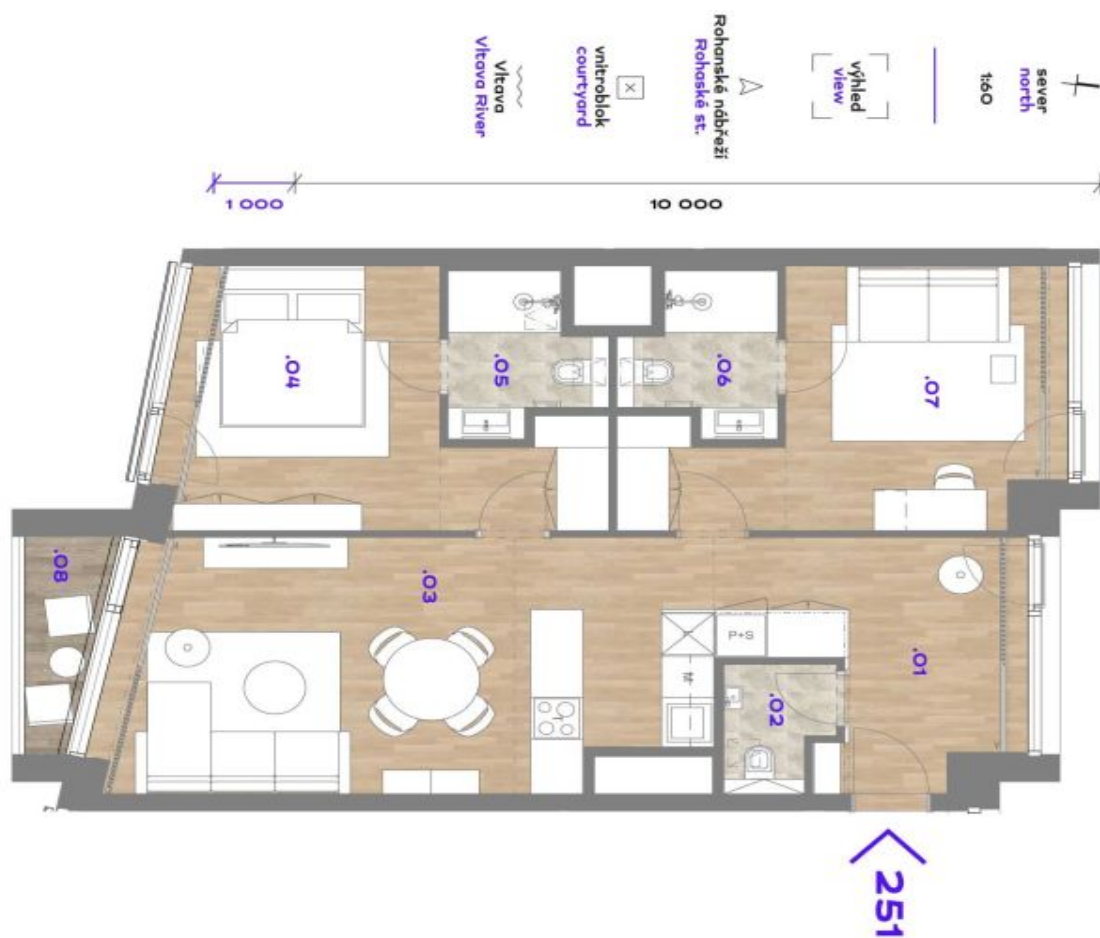

Apartment Two-bedroom (3+kk)

Rented

78.8 m², Prague 8, Karlín, Rohanské nábřeží

Apartment Two-bedroom (3+kk)

Rented

78.8 m², Prague 8, Karlín, Rohanské nábřeží

Total area	82 m ²
Floor area*	79 m ²
Loggia	3 m ²
Parking	Garage parking is available.
Garage	Yes
Cellar	Yes
Service price	Monthly deposit for service charges and utilities in the amount of CZK 100/m ² /month + VAT.
PENB	B
Reference number	42346
Available from	Immediately

The interior features a living room with a fully fitted open plan kitchen and access to the **enclosed balcony**, a master bedroom with an en-suite bathroom (walk-in shower, toilet), a second bedroom / study with an en-suite bathroom (walk-in shower, toilet), a guest toilet, and an entrance hall.

* Area of the unit according to the Civil Code. The area consists of the sum total area of the entire unit bounded by perimeter walls.

Apartment Two-bedroom (3+kk)

Rented

78.8 m², Prague 8, Karlín, Rohanské nábřeží

Apartment Two-bedroom (3+kk)

Rented

78.8 m², Prague 8, Karlín, Rohanské nábřeží