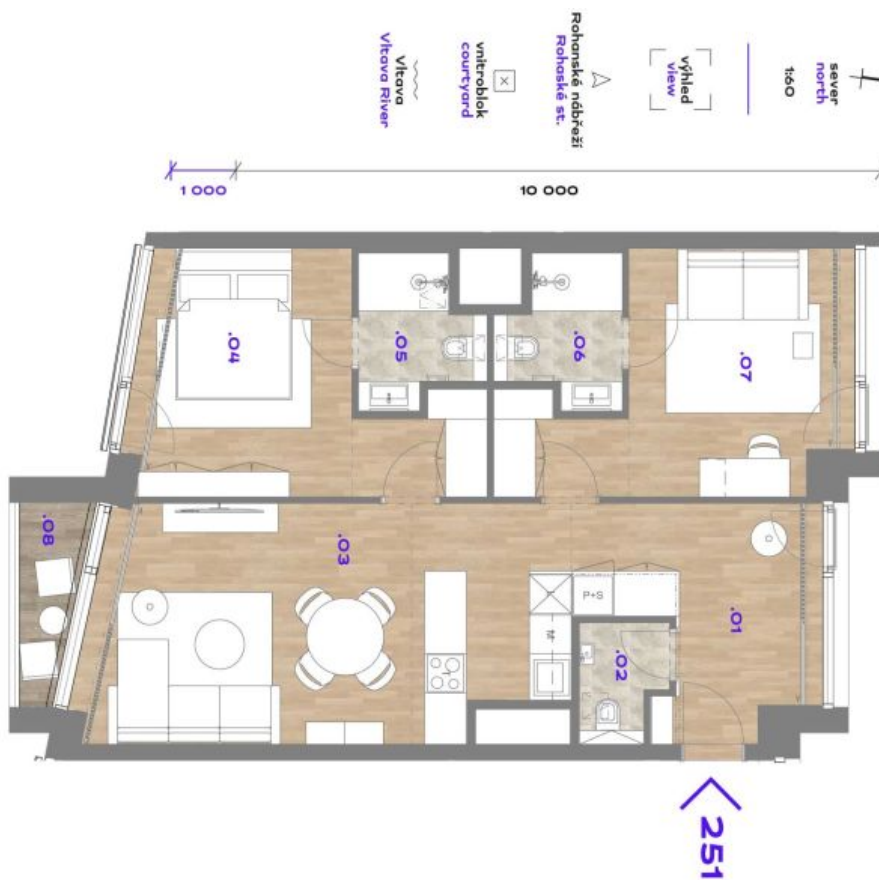

Apartment Two-bedroom (3+kk)

78.8 m², Prague 8, Karlín, Rohanské nábřeží

Rented