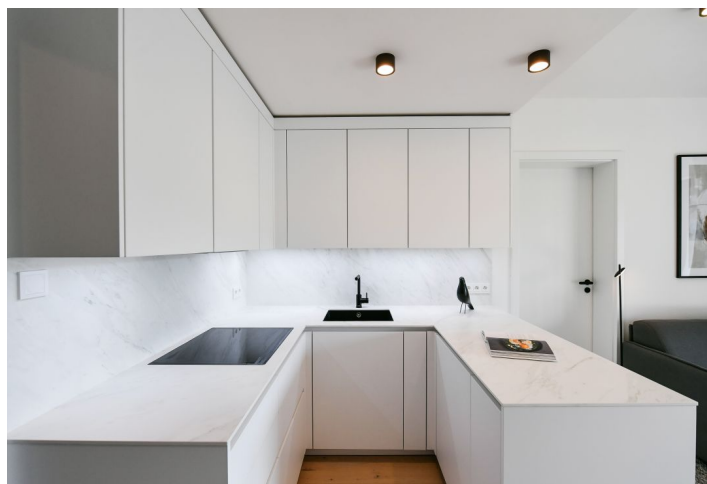

Apartment One-bedroom (2+kk)

Rented

52.1 m², Prague 8, Karlín, Rohanské nábřeží