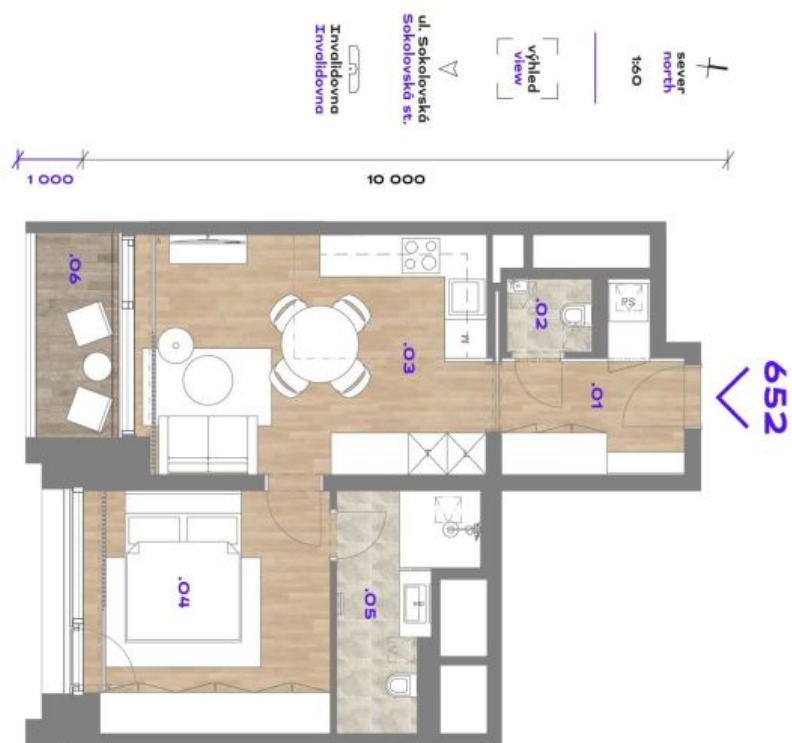

Apartment One-bedroom (2+kk)

48.4 m², Prague 8, Karlín, Za Invalidovnou

Rented