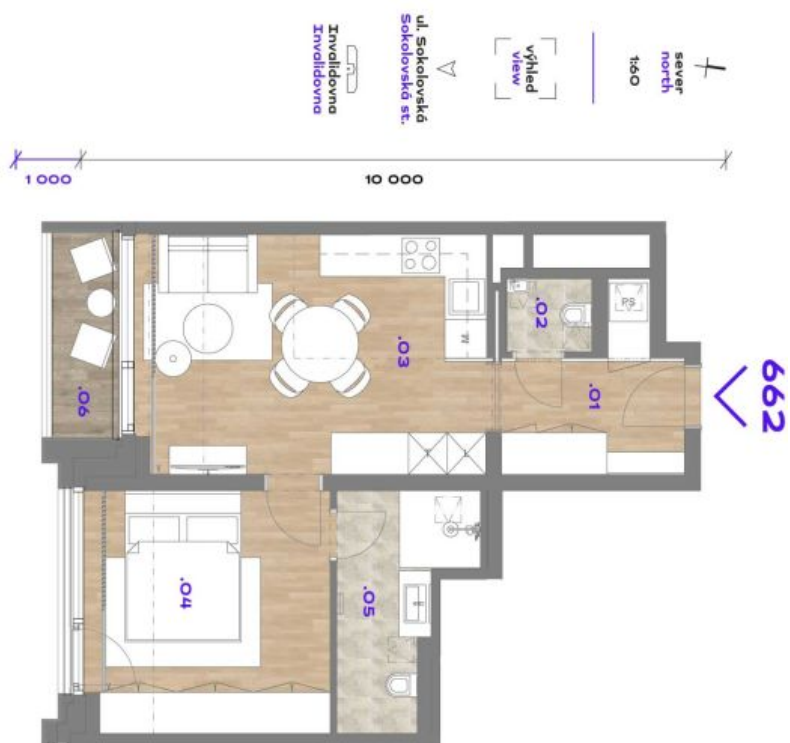

Apartment One-bedroom (2+kk)

47.7 m², Praha 8, Karlín, Za invalidovnou

Rented