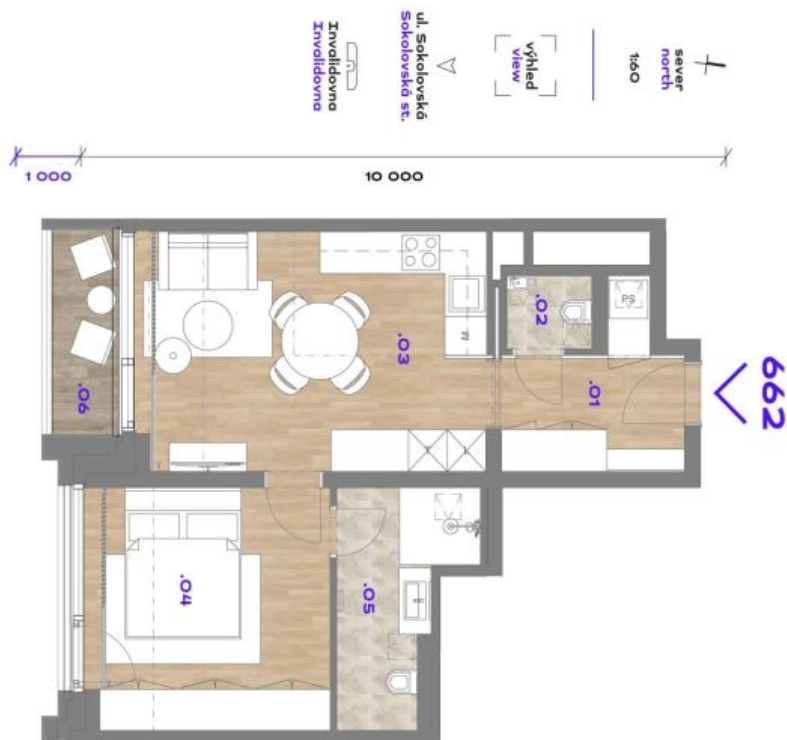

Apartment One-bedroom (2+kk)

47.7 m², Prague 8, Karlín, Za invalidovnou

Rented