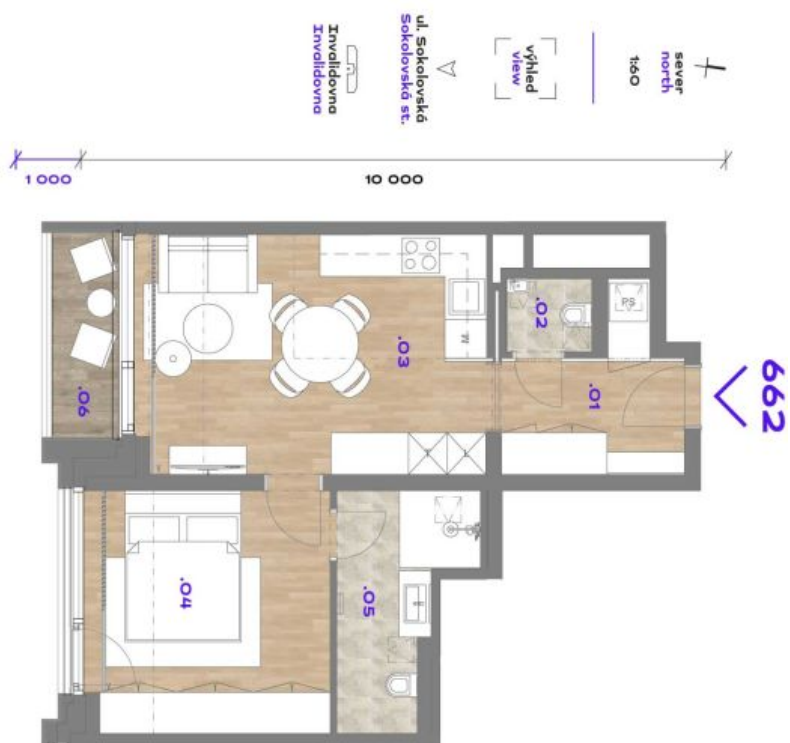

Apartment One-bedroom (2+kk)

47.7 m², Prague 8, Karlín, Za invalidovnou

Rented