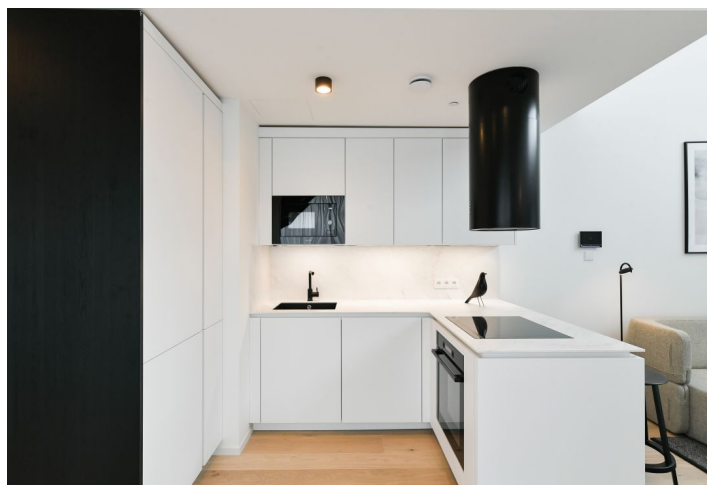

Apartment One-bedroom (2+kk)

Rented

59.7 m², Prague 8, Karlín, Rohanské nábřeží