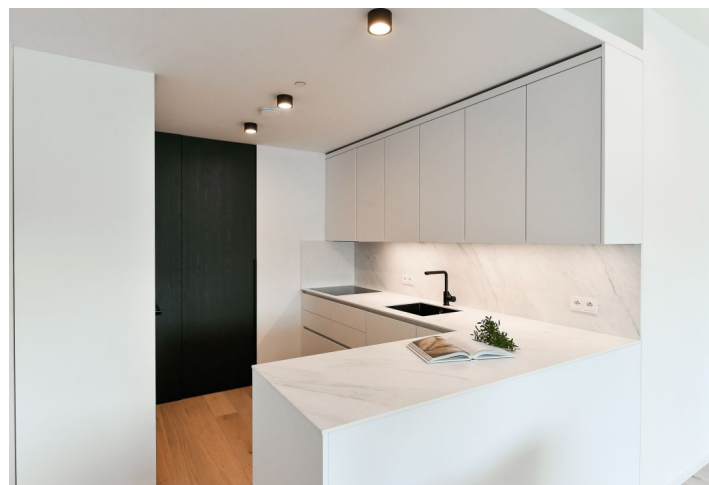

Apartment One-bedroom (2+kk)

Rented

65.3 m², Praha 8, Karlín, Rohanské nábřeží