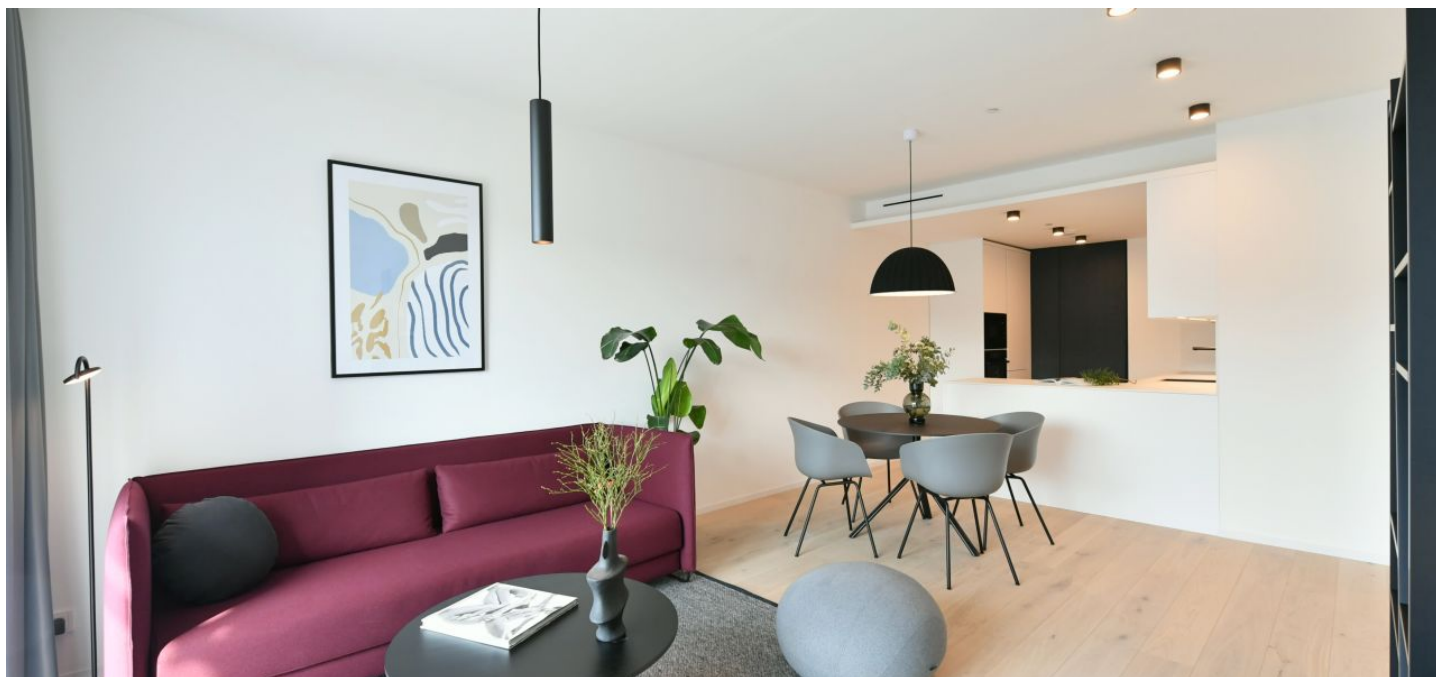

Apartment One-bedroom (2+kk)

Rented

65.3 m², Prague 8, Karlín, Rohanské nábřeží