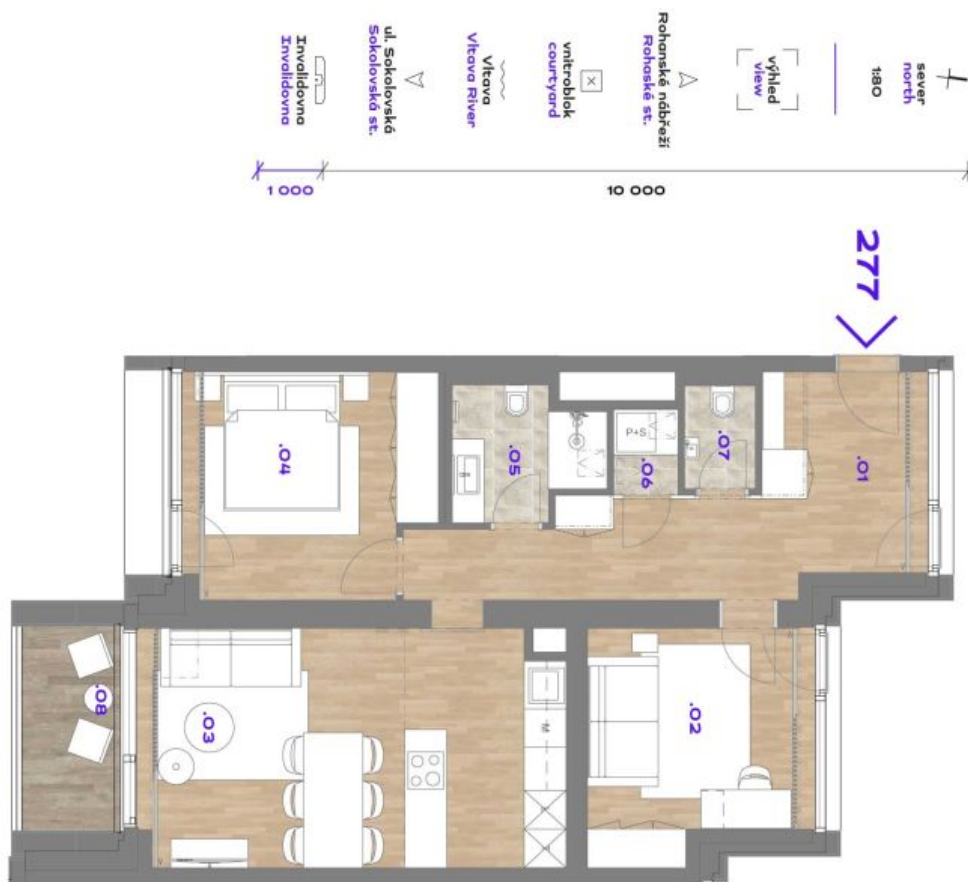

Apartment Two-bedroom (3+kk)

Rented

72.7 m², Praha 8, Karlín, Rohanské nábřeží

Apartment Two-bedroom (3+kk)

Rented

72.7 m², Praha 8, Karlín, Rohanské nábřeží

Total area	78 m ²
Floor area*	73 m ²
Loggia	5 m ²
Parking	Garage parking is available.
Garage	Yes
Cellar	Yes
Service price	Monthly deposit for service charges and utilities in the amount of CZK 100/m ² /month + VAT.
PENB	A
Reference number	42504
Available from	Immediately

The interior features a living room with a fully fitted open plan kitchen and access to the **enclosed balcony**, a master bedroom, a bathroom (walk-in shower, toilet), a second bedroom / study, a guest toilet, a storage room, and an entrance hall.

* Area of the unit according to the Civil Code. The area consists of the sum total area of the entire unit bounded by perimeter walls.

Apartment Two-bedroom (3+kk)

72.7 m², Praha 8, Karlín, Rohanské nábřeží

Rented

Apartment Two-bedroom (3+kk)

72.7 m², Praha 8, Karlín, Rohanské nábřeží

Rented