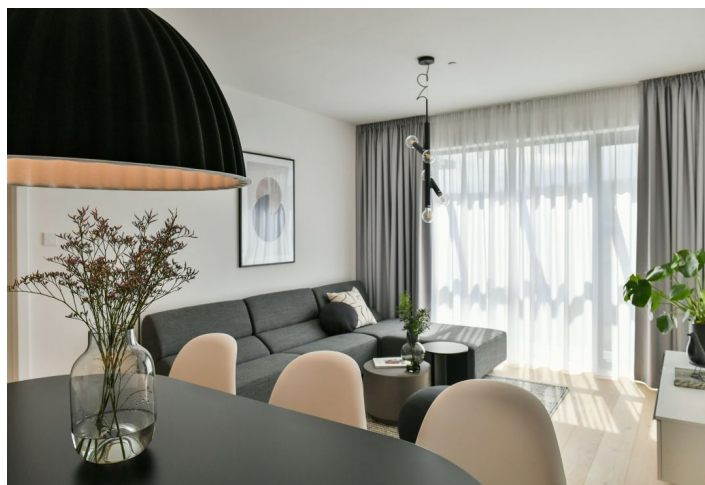

Apartment Three-bedroom (4+kk)

Rented

100.1 m², Prague 8, Karlín, Rohanské nábřeží