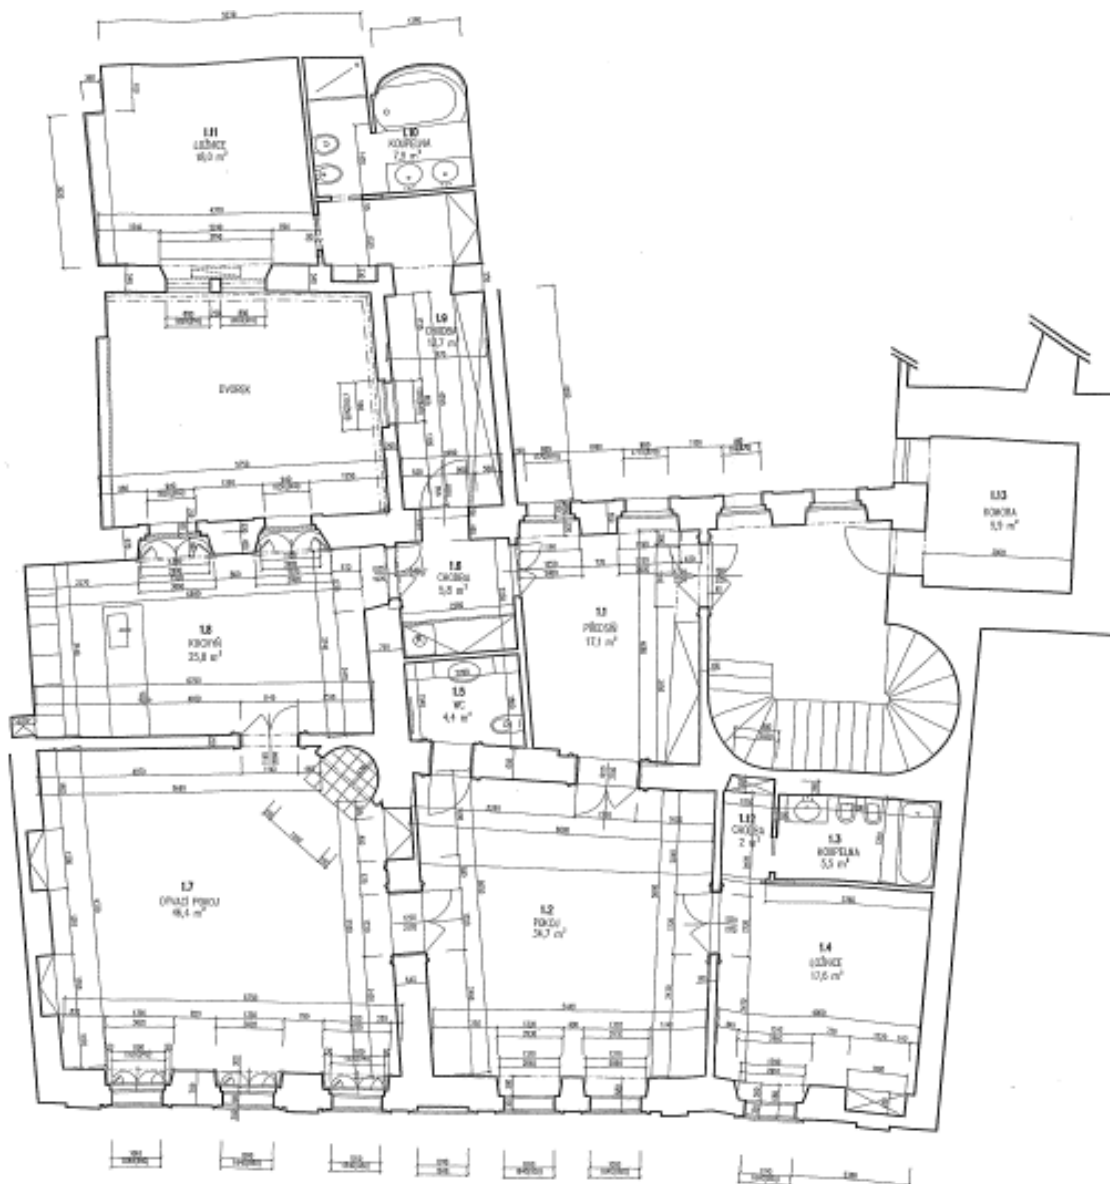

Apartment Three-bedroom (4+1)

€ 2 276 080 | CZK 54 000 000

199 m², Prague 1, Malá Strana, Lázeňská

Apartment Three-bedroom (4+1)

€ 2 276 080 | CZK 54 000 000

199 m², Prague 1, Malá Strana, Lázeňská

č.m.	název místnosti	plocha m²
1.1	předstíň	17,1
1.2	pokoj	34,7
1.3	koupelna	5,5
1.4	ložnice	17,6
1.5	WC	4,4
1.6	chodba	5,8
1.7	obývací pokoj	46,4
1.8	kuchyň	25,8
1.9	chodba	13,7
1.10	koupelna	7,9
1.11	ložnice	18
1.12	chodba	2
1.13	komora mimo	9,9
2.1	komora (půda)	39
	CELKEM	247,8