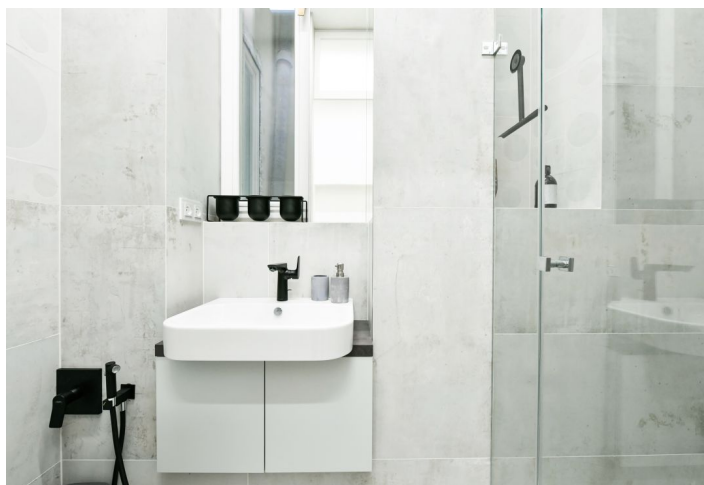

This top quality completely furnished designer studio apartment is on the first floor of a corner residential building without an elevator. Located in the city center, near the Novoměstská radnice (the Town Hall), just a 3 min. walk from the metro and tram stops on Karlovo náměstí Square and 7 min. from the Můstek metro station on Wenceslas Square, with full amenities and services within easy reach.

The interior features a living room with a fully fitted open plan kitchen and dining area, a bedroom zone separated by a partition, a bathroom (walk-in shower, toilet), and an entrance hall.

Heated stoneware tiles, built-in storage space, electric boiler, washing machine, induction cooktop, microwave oven. Available from April 2023.