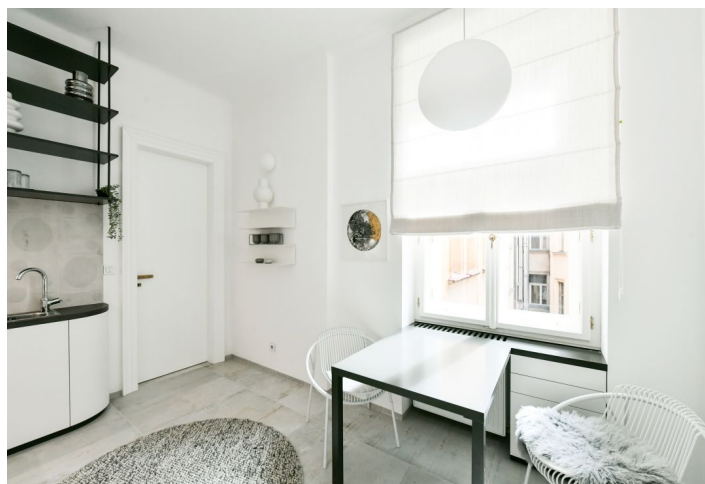

Apartment Studio (1+kk)

30 m², Prague 1, Nové Město, Navrátilova

Rented