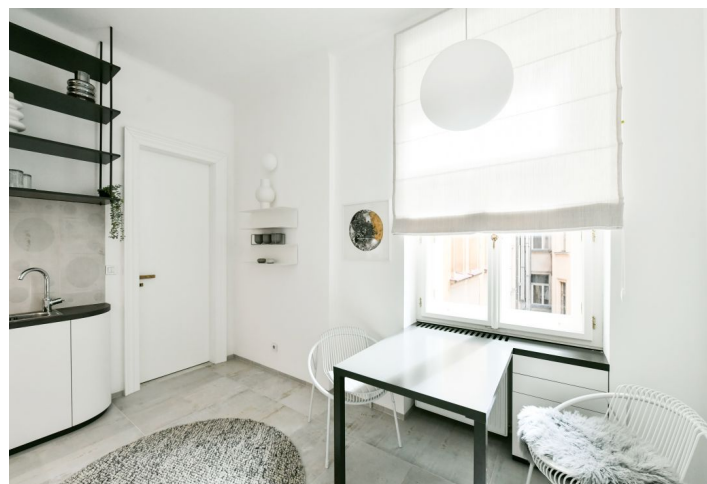

Apartment Studio (1+kk)

30 m², Prague 1, Nové Město, Navrátilova

Rented