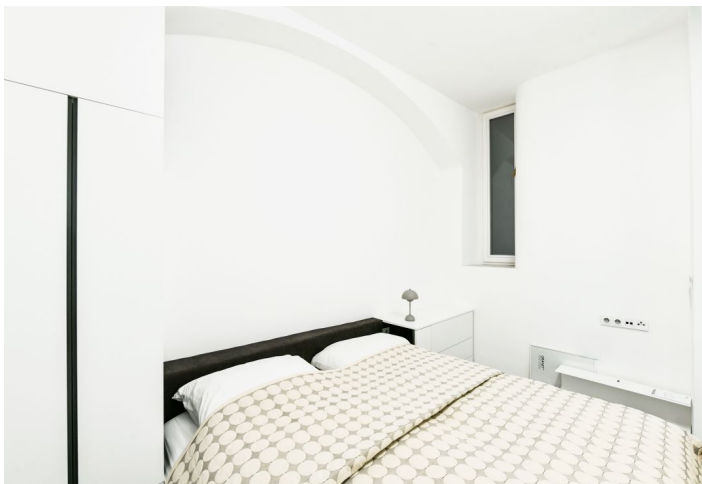

Apartment Studio (1+kk)

30 m², Prague 1, Nové Město, Navrátilova

Rented