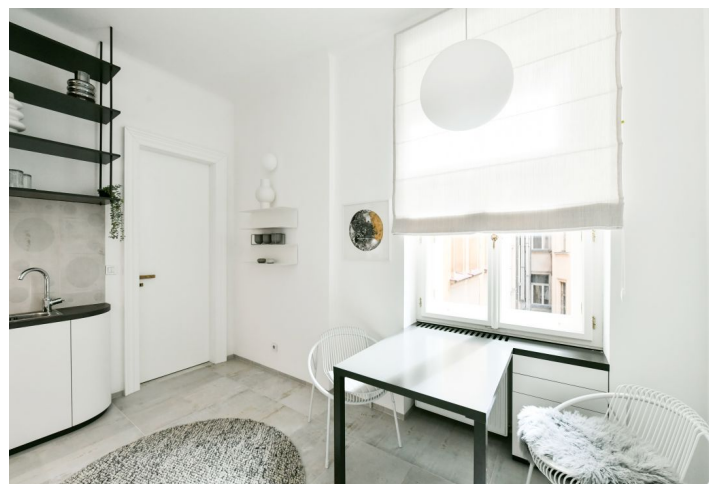

Apartment Studio (1+kk)

30 m², Prague 1, Nové Město, Navrátilova

Rented