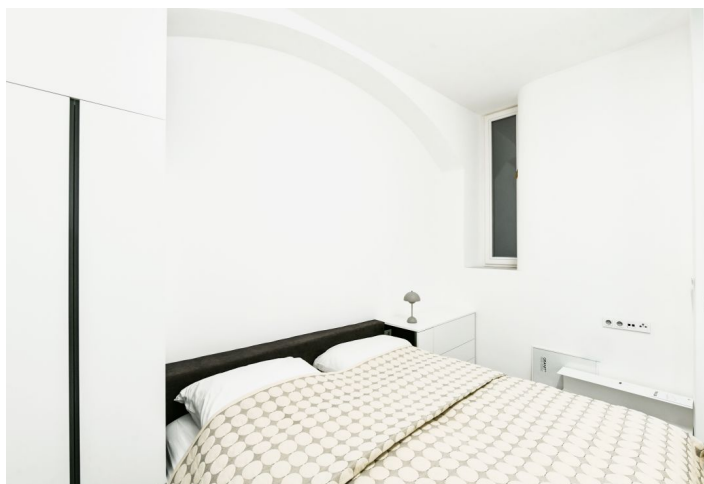

Apartment Studio (1+kk)

30 m², Prague 1, Nové Město, Navrátilova

€ 836 | CZK 21 000