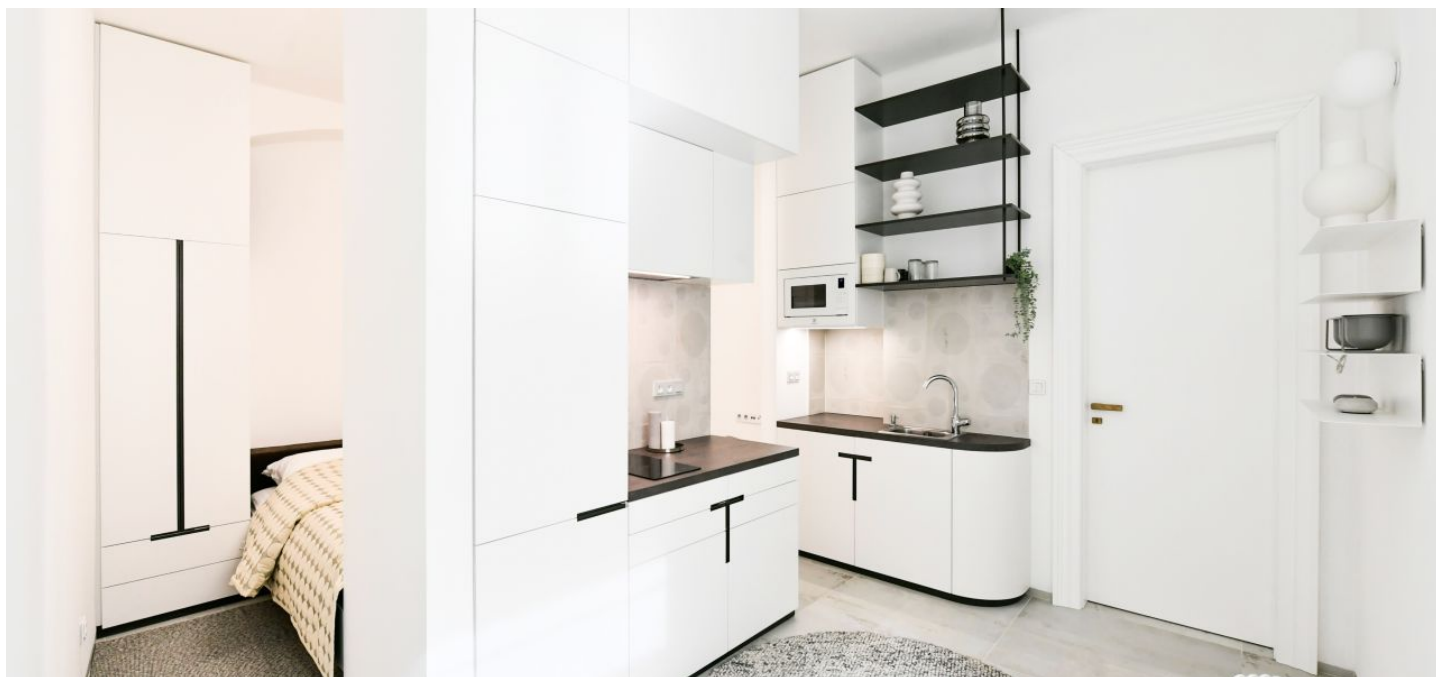

Apartment Studio (1+kk)

30 m², Prague 1, Nové Město, Navrátilova

€ 836 | CZK 21 000