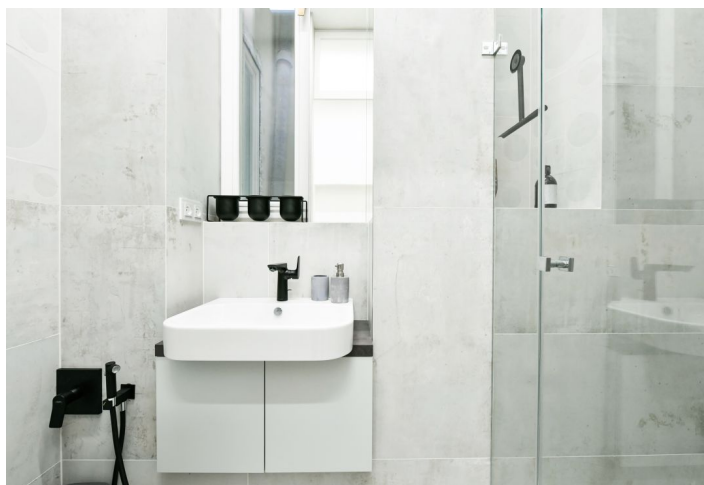

Apartment Studio (1+kk)

30 m², Prague 1, Nové Město, Navrátilova

€ 836 | CZK 21 000