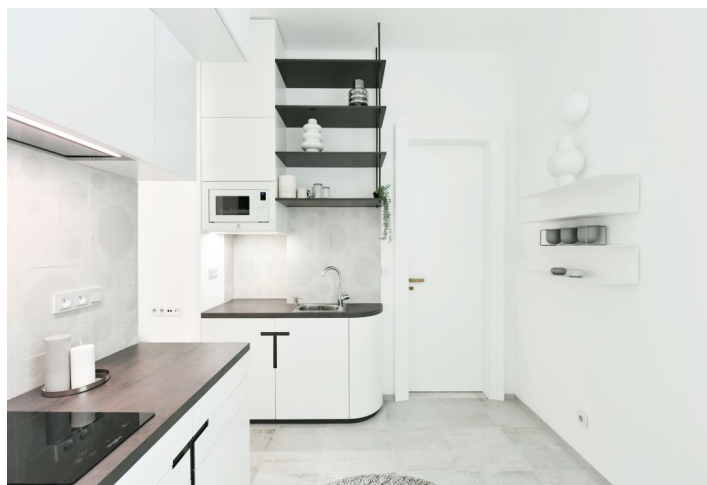

Apartment Studio (1+kk)

30 m², Prague 1, Nové Město, Navrátilova

€ 836 | CZK 21 000