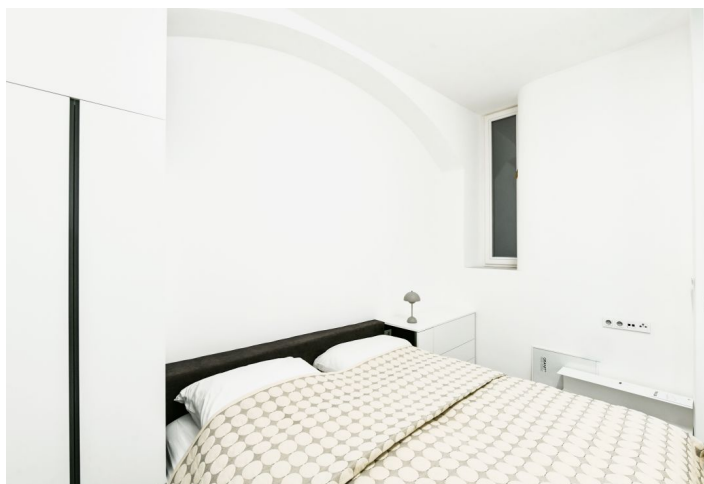

Apartment Studio (1+kk)

30 m², Prague 1, Nové Město, Navrátilova

Rented