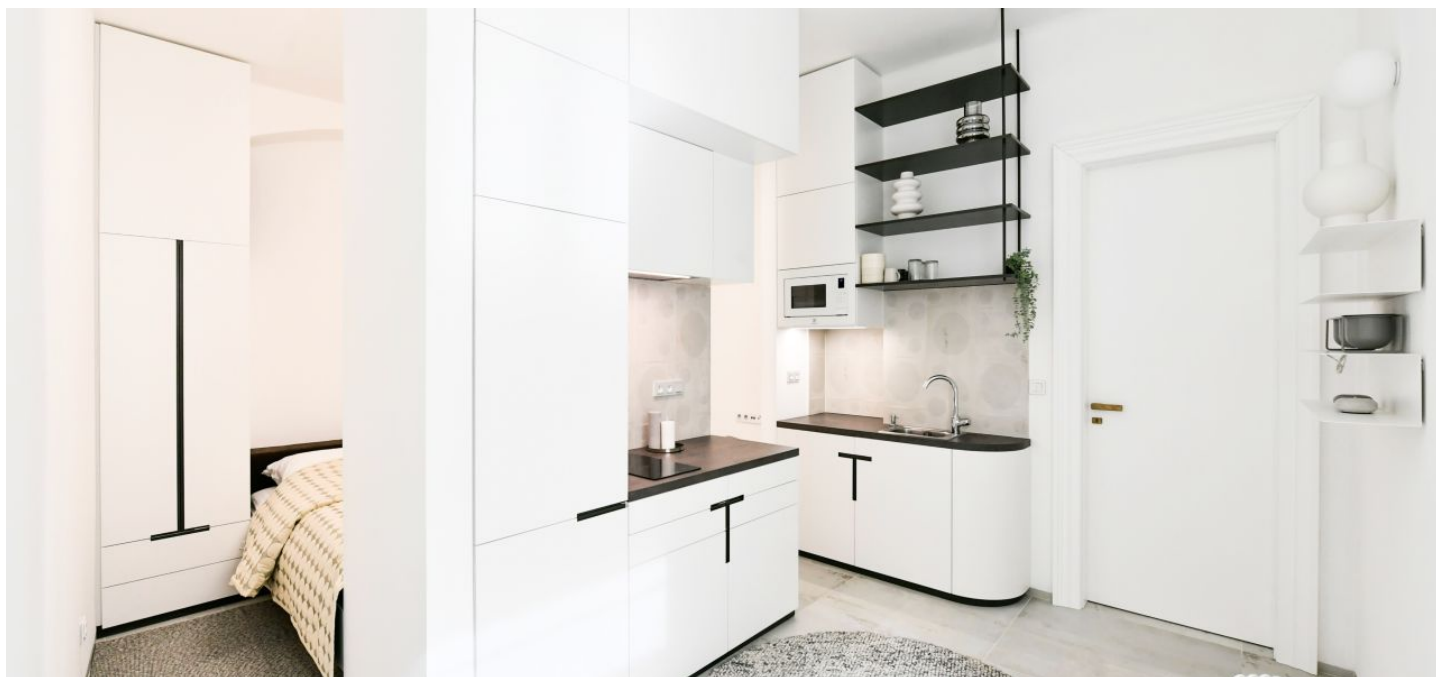

Apartment Studio (1+kk)

30 m², Prague 1, Nové Město, Navrátilova

Rented