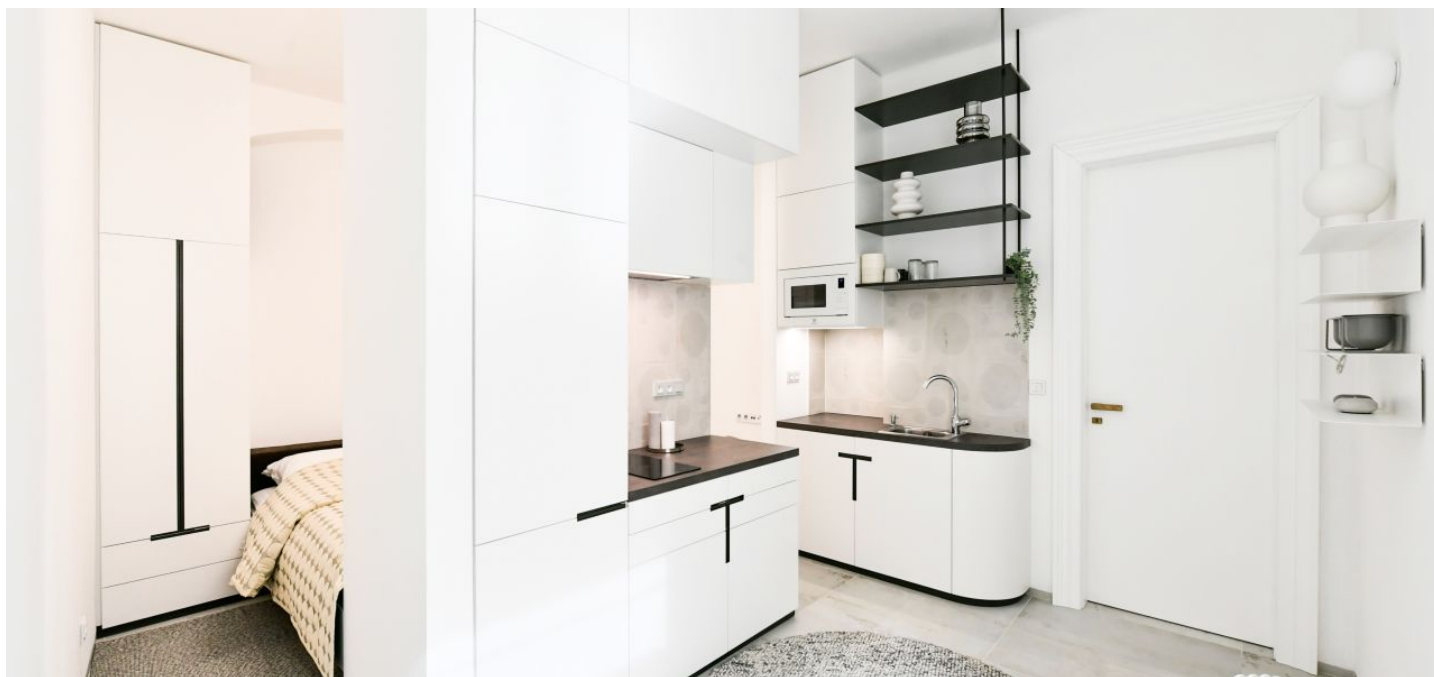

Apartment Studio (1+kk)

30 m², Prague 1, Nové Město, Navrátilova

Rented