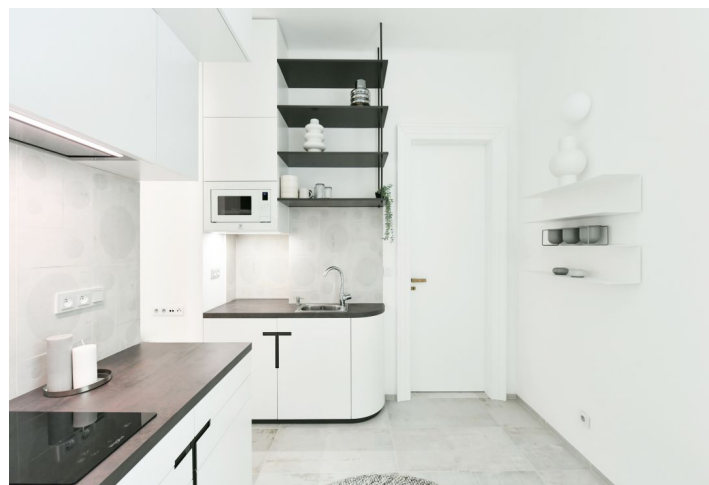

Apartment Studio (1+kk)

30 m², Prague 1, Nové Město, Navrátilova

Rented