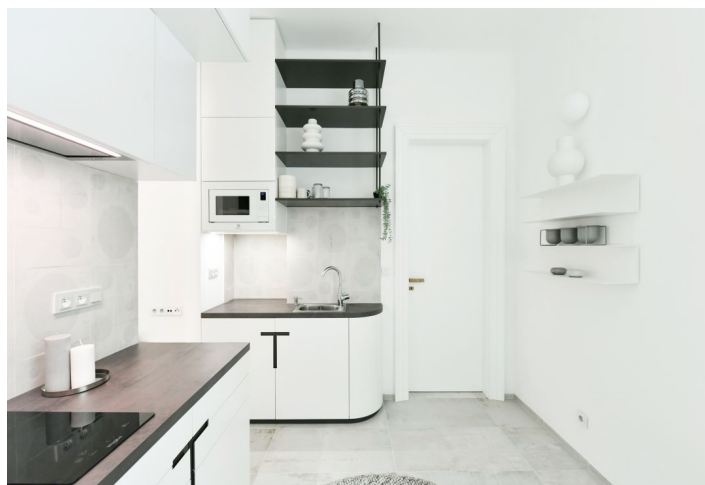

Apartment Studio (1+kk)

30 m², Prague 1, Nové Město, Navrátilova

Rented