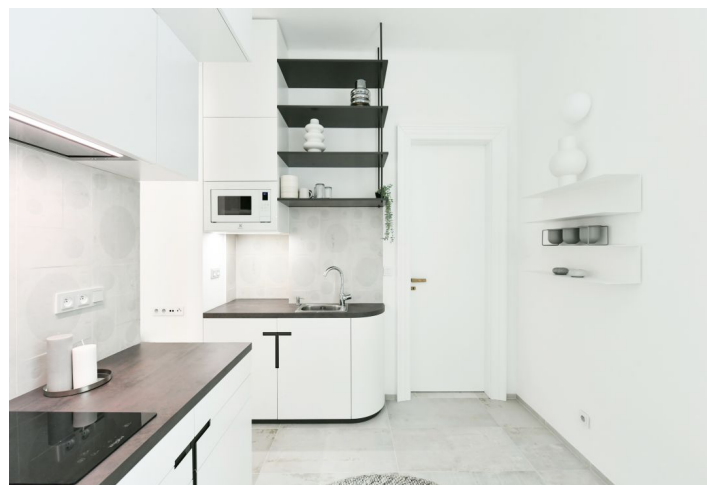

Apartment Studio (1+kk)

30 m², Prague 1, Nové Město, Navrátilova

Rented