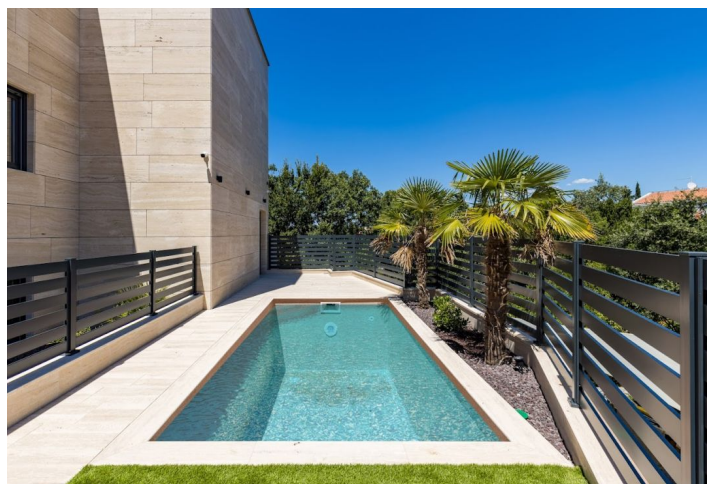

Apartment Three-bedroom (4+kk)

€ 848 161 | CZK 21 450 000

149.8 m², Krk, Primorje-Gorski Kotar Region