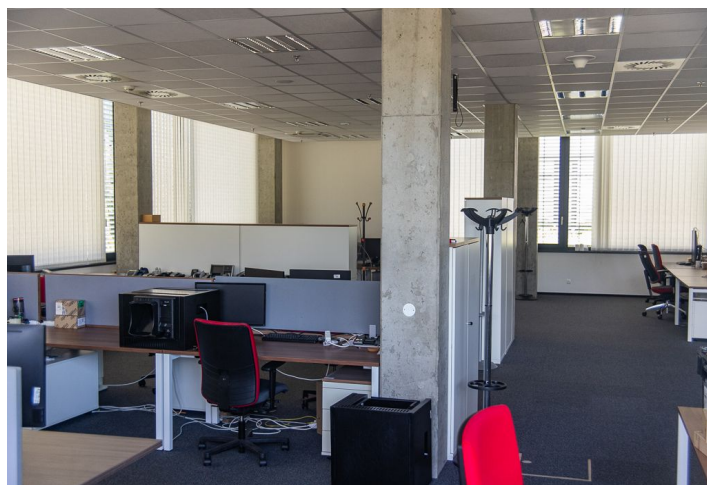

Office space

Prague 5, Stodůlky, Laurinova

Rented