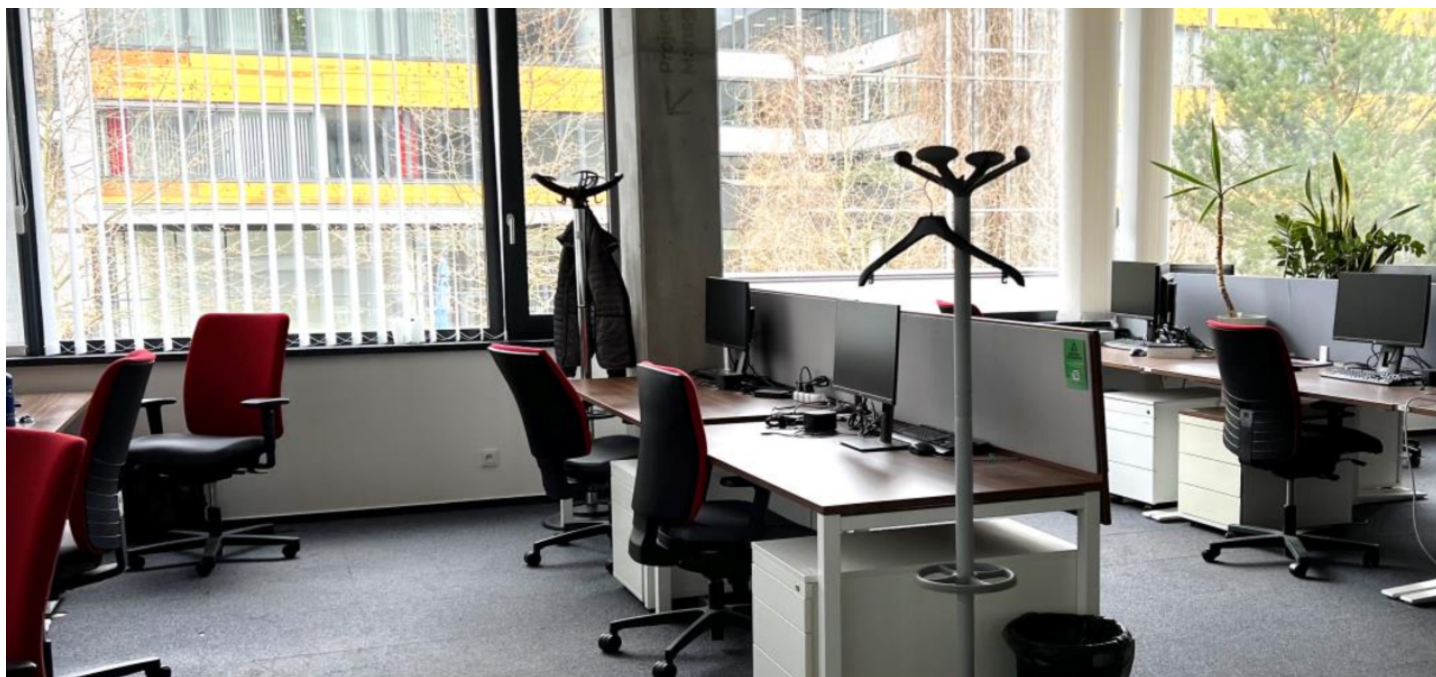

Office space

Prague 5, Stodůlky, Laurinova

Rented