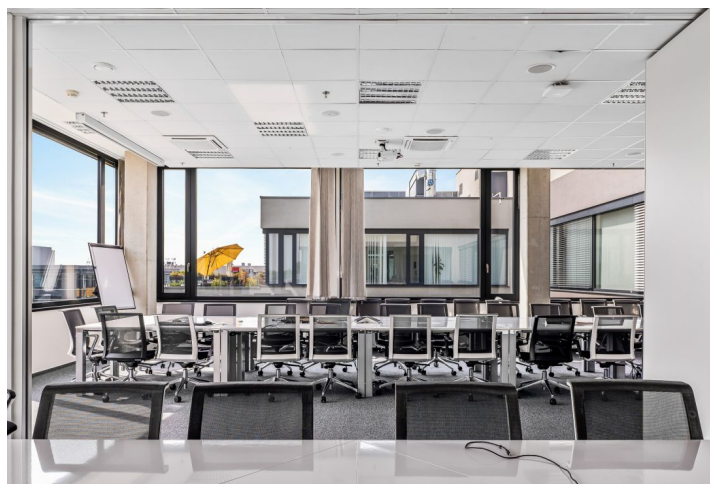

Office space

Prague 5, Stodůlky, Laurinova

€ 14.50 / m² | CZK 365 / m²