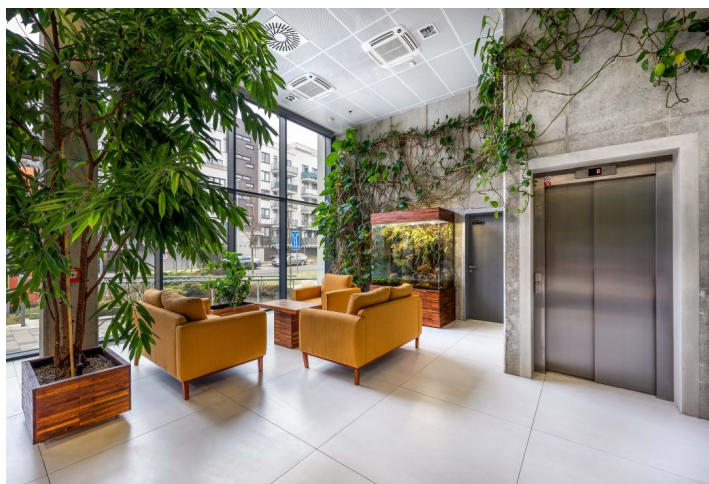

Office space

Prague 5, Stodůlky, Laurinova

€ 14.50 / m² | CZK 365 / m²