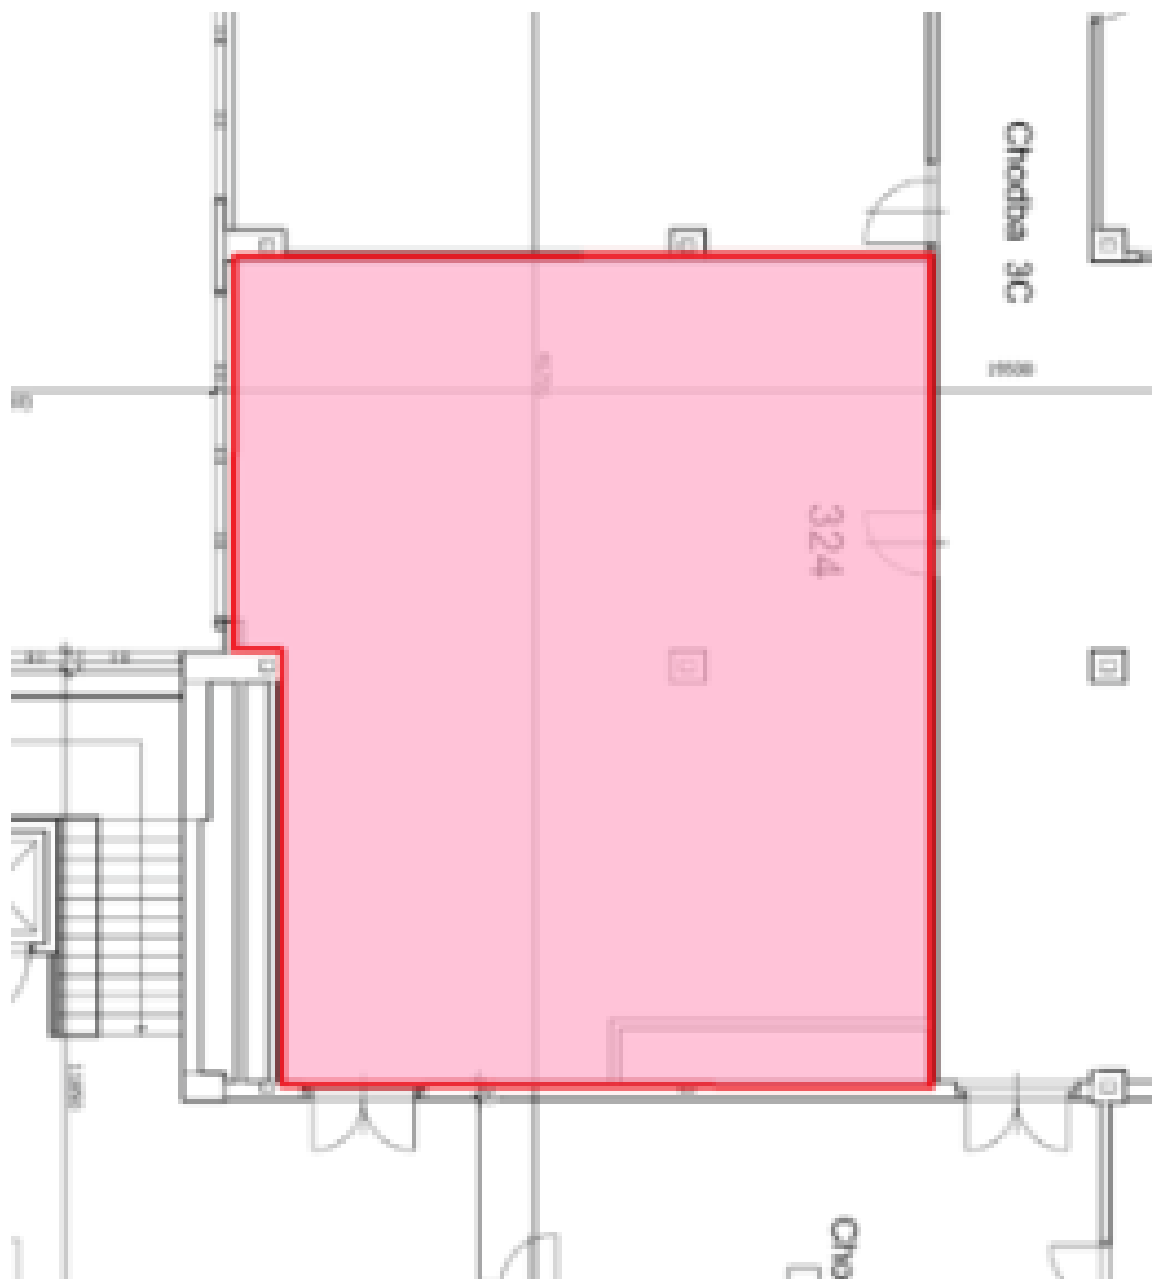

Office building

251 m², Brno-město, Čechyňská

Ask for price