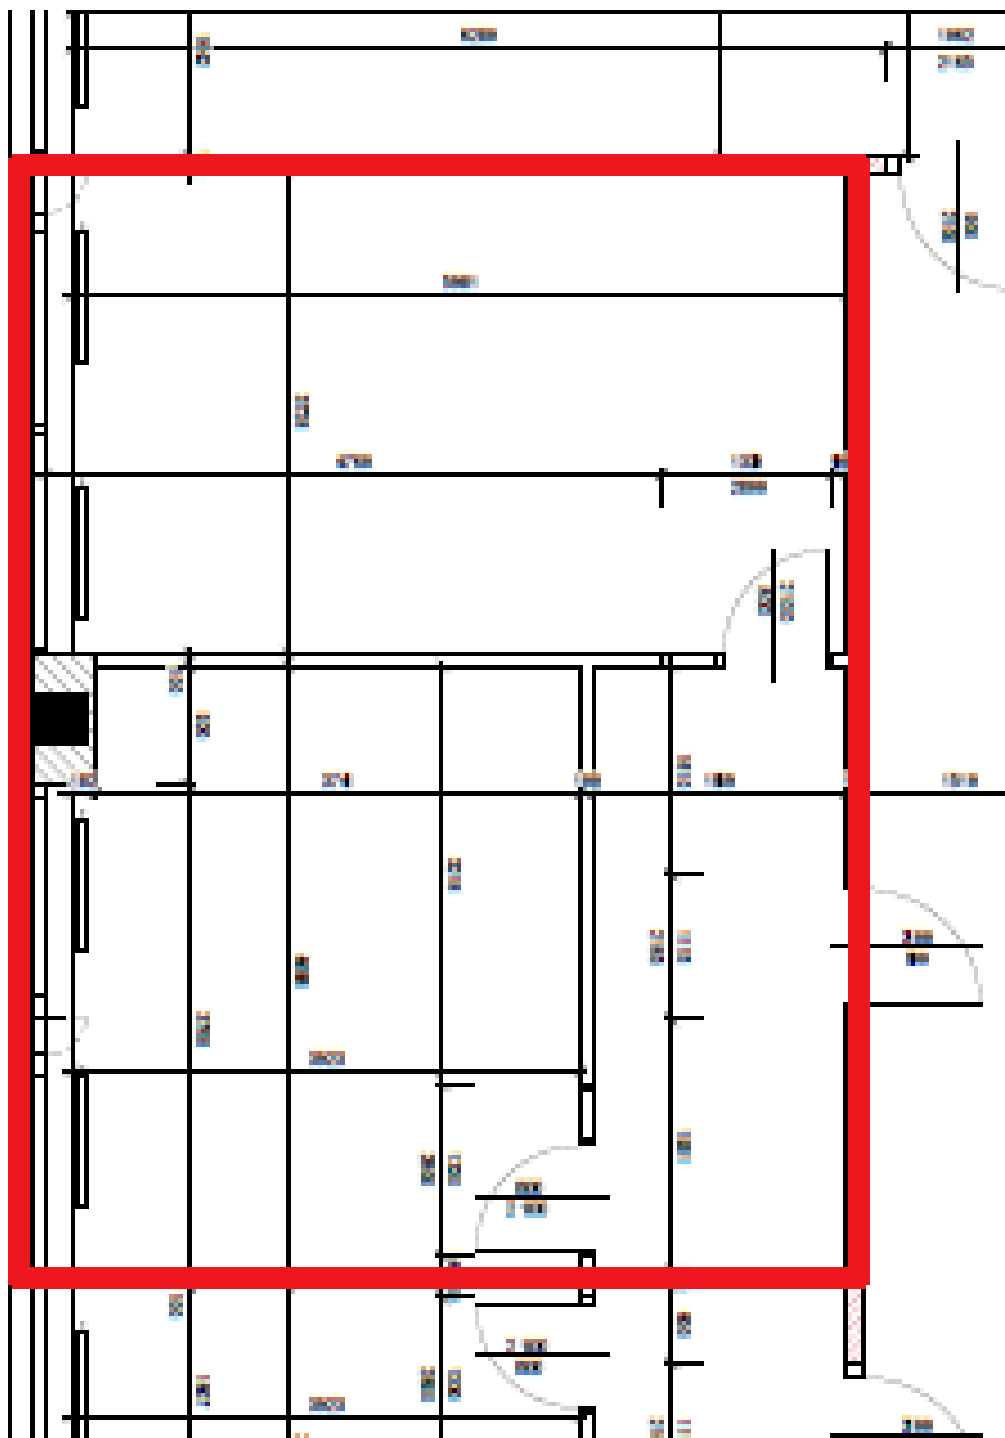

Office building

251 m², Brno-město, Čechyňská

Ask for price