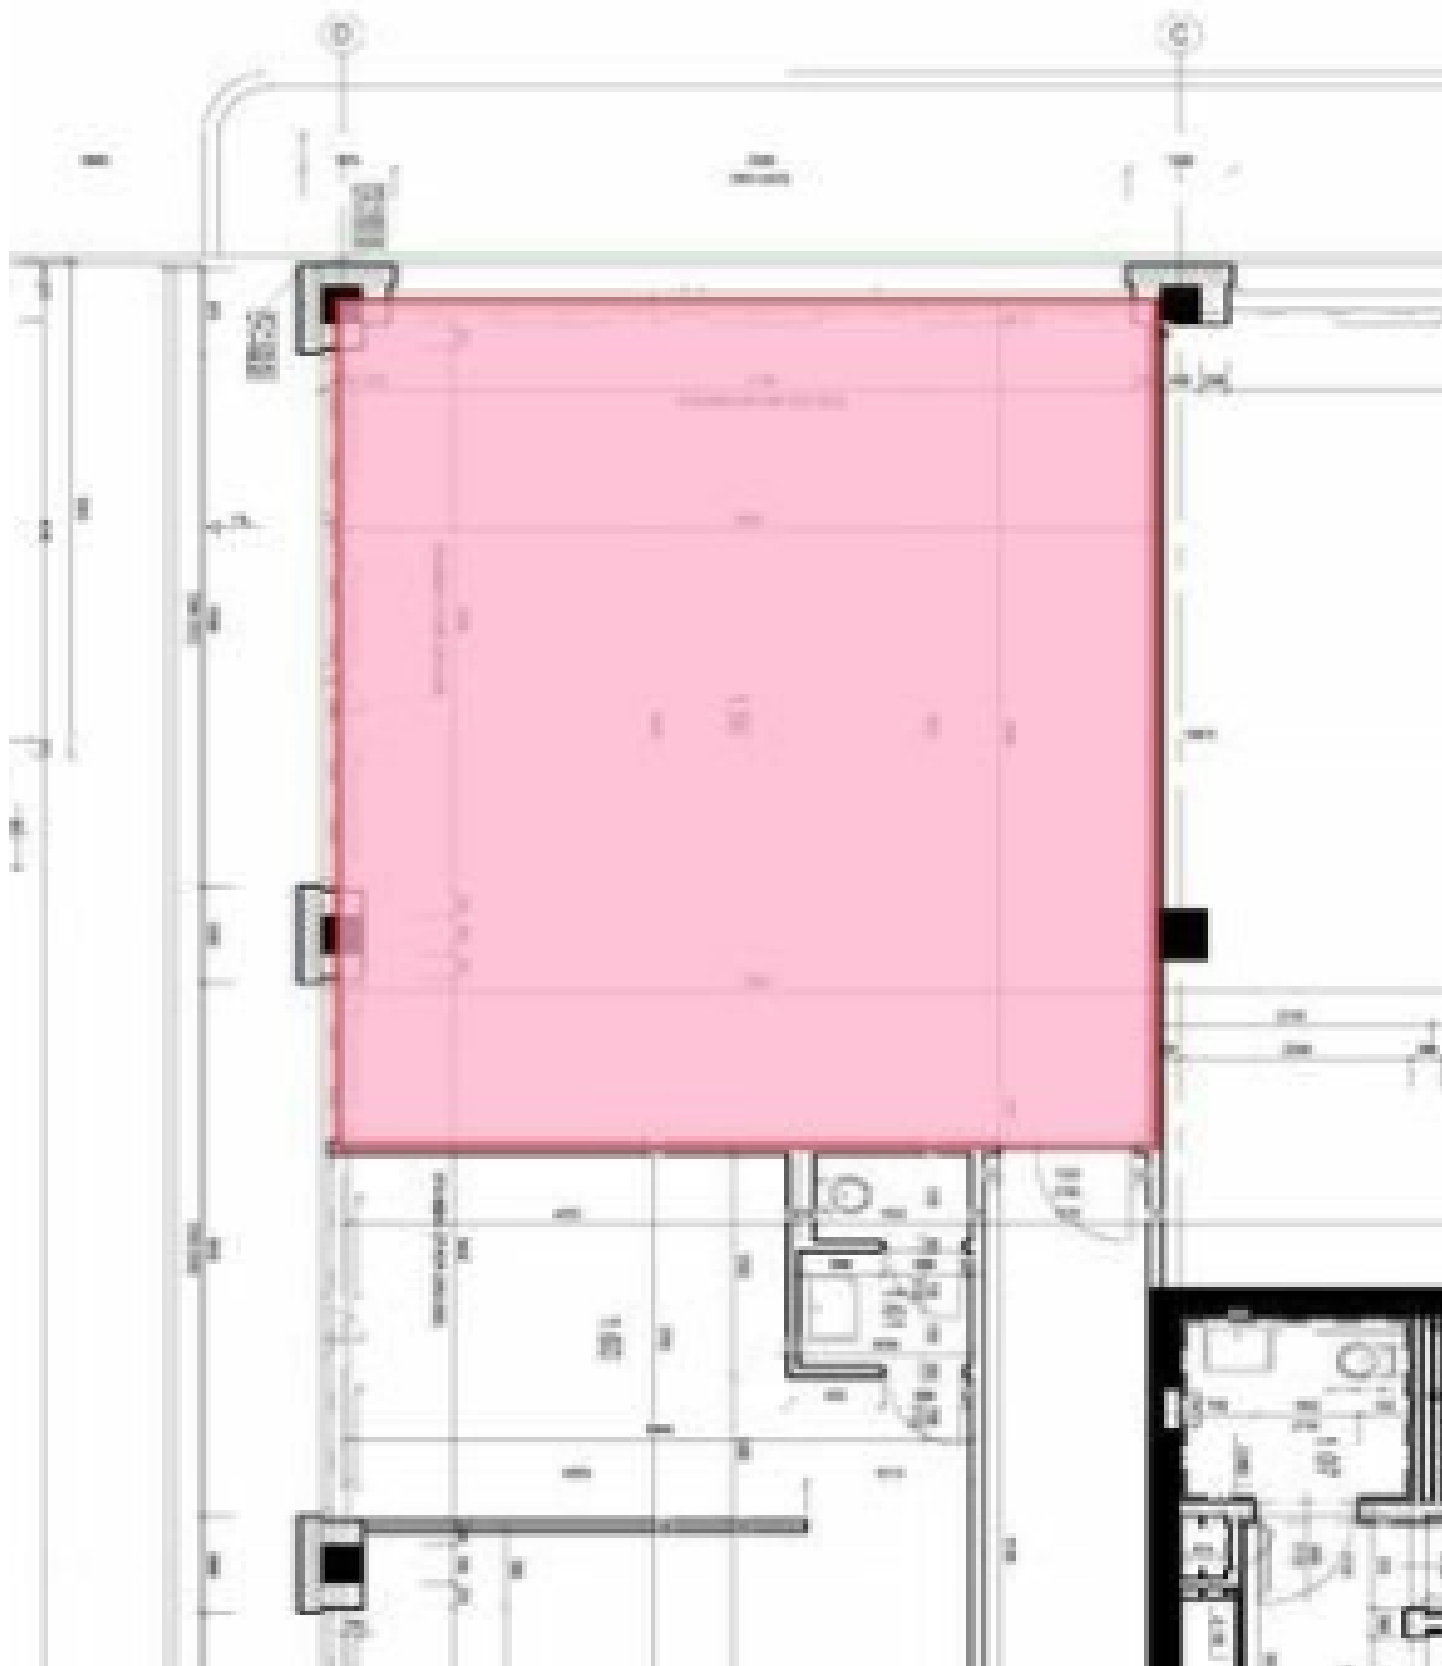

Office building

251 m², Brno-město, Čechyňská

Ask for price