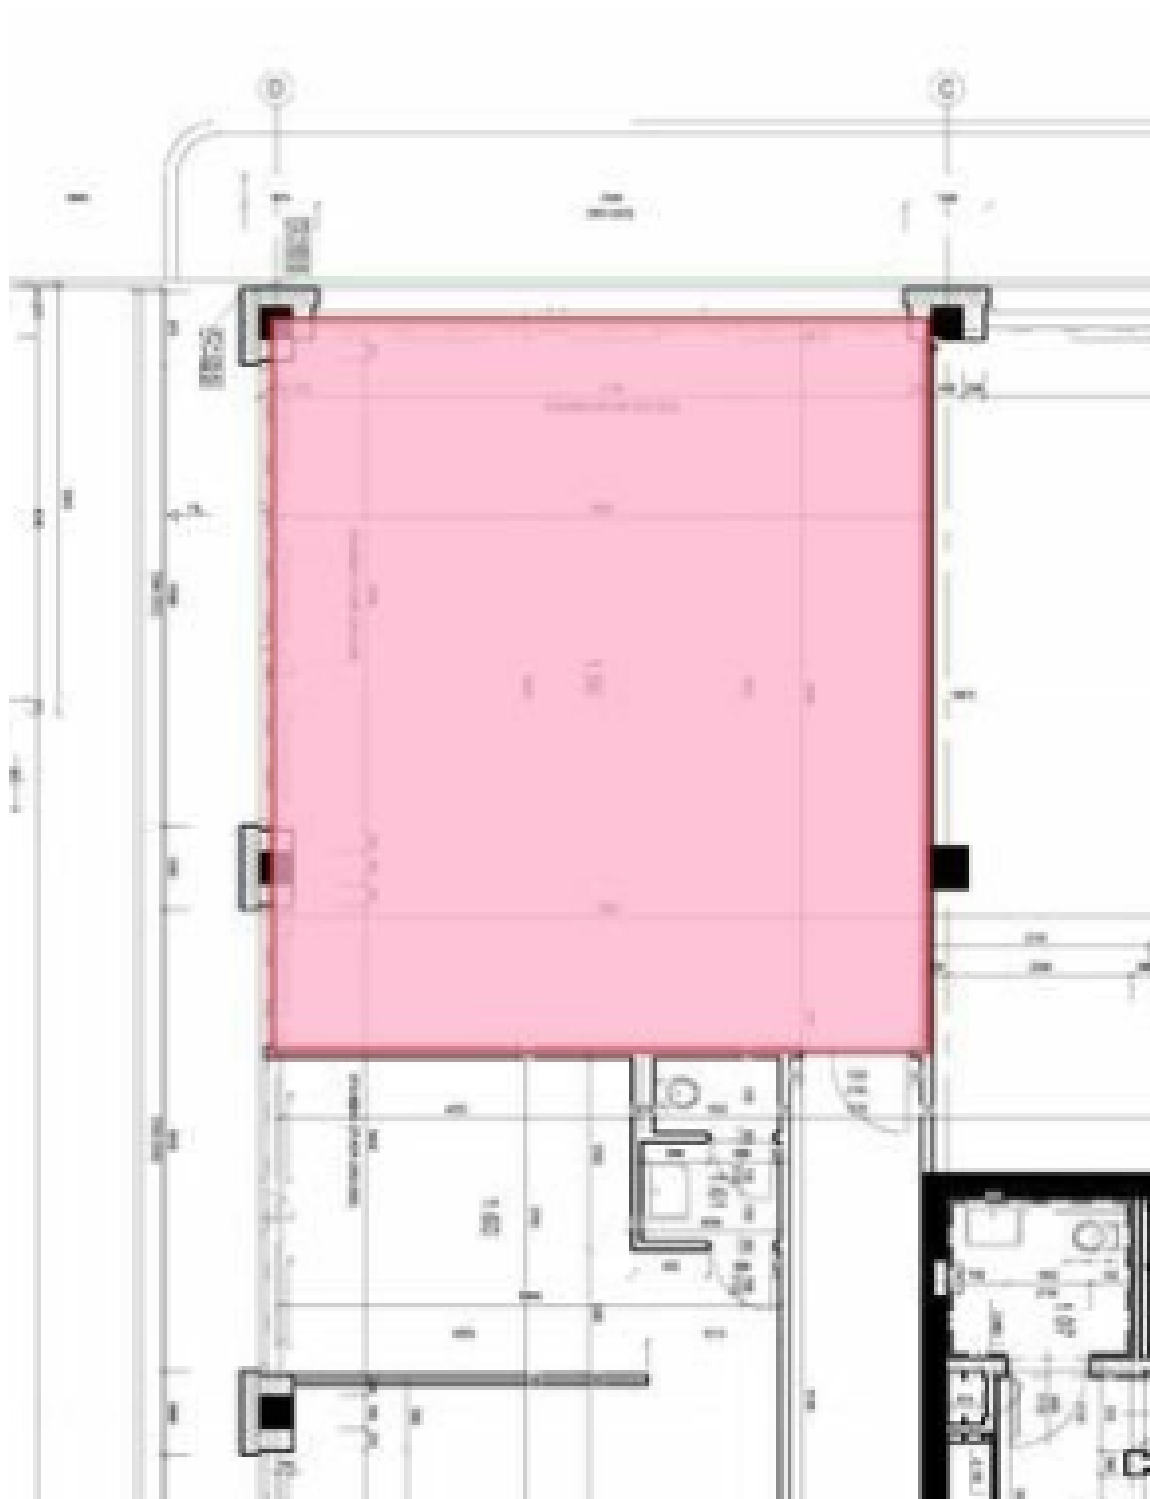

Office building

251 m², Brno, Čechyňská

Ask for price