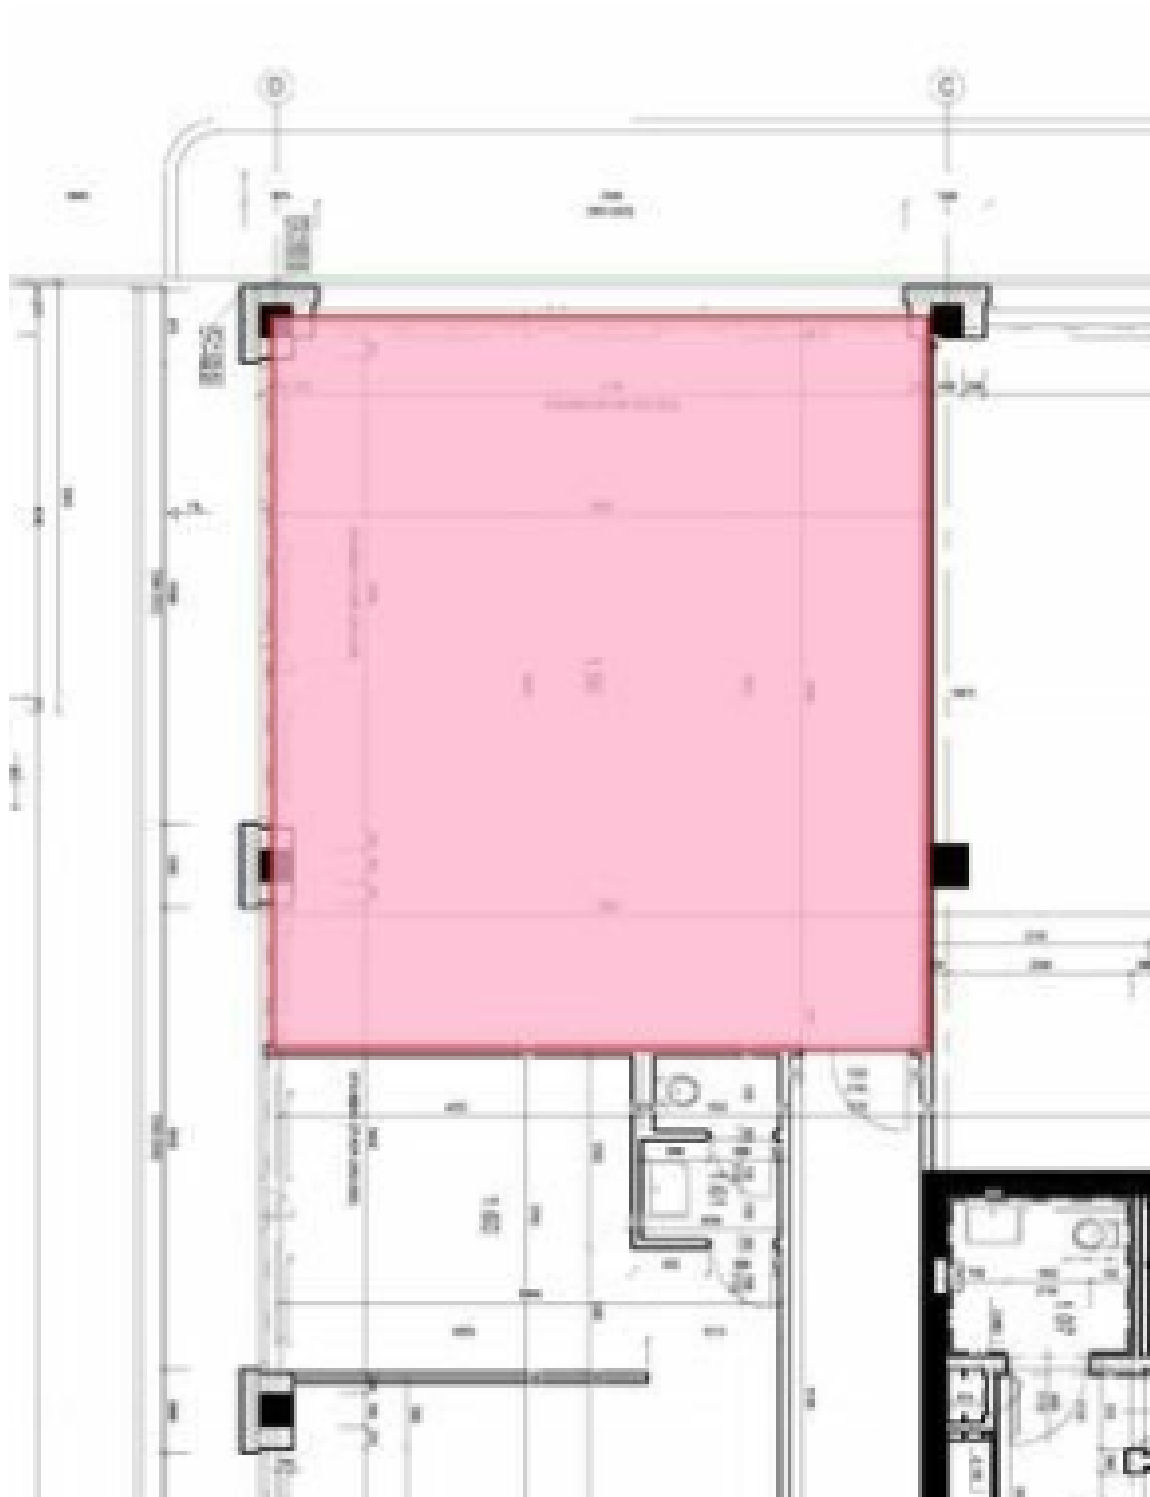

Office building

251 m², Brno-město, Čechyňská

Ask for price