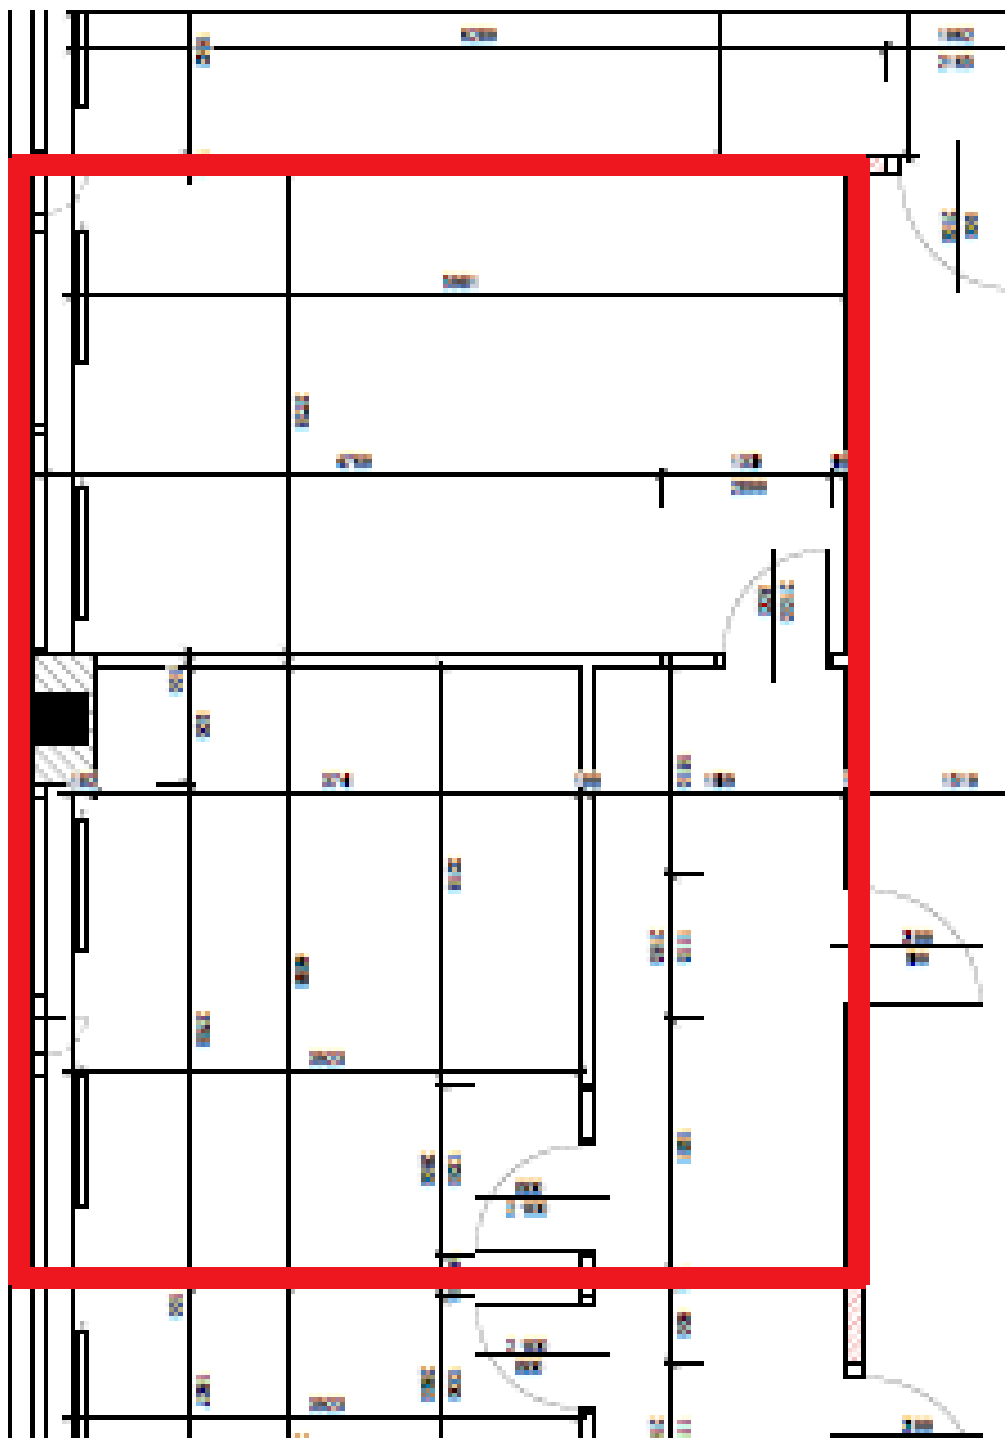

Office building

Ask for price

251 m², Brno-město, Čechyňská