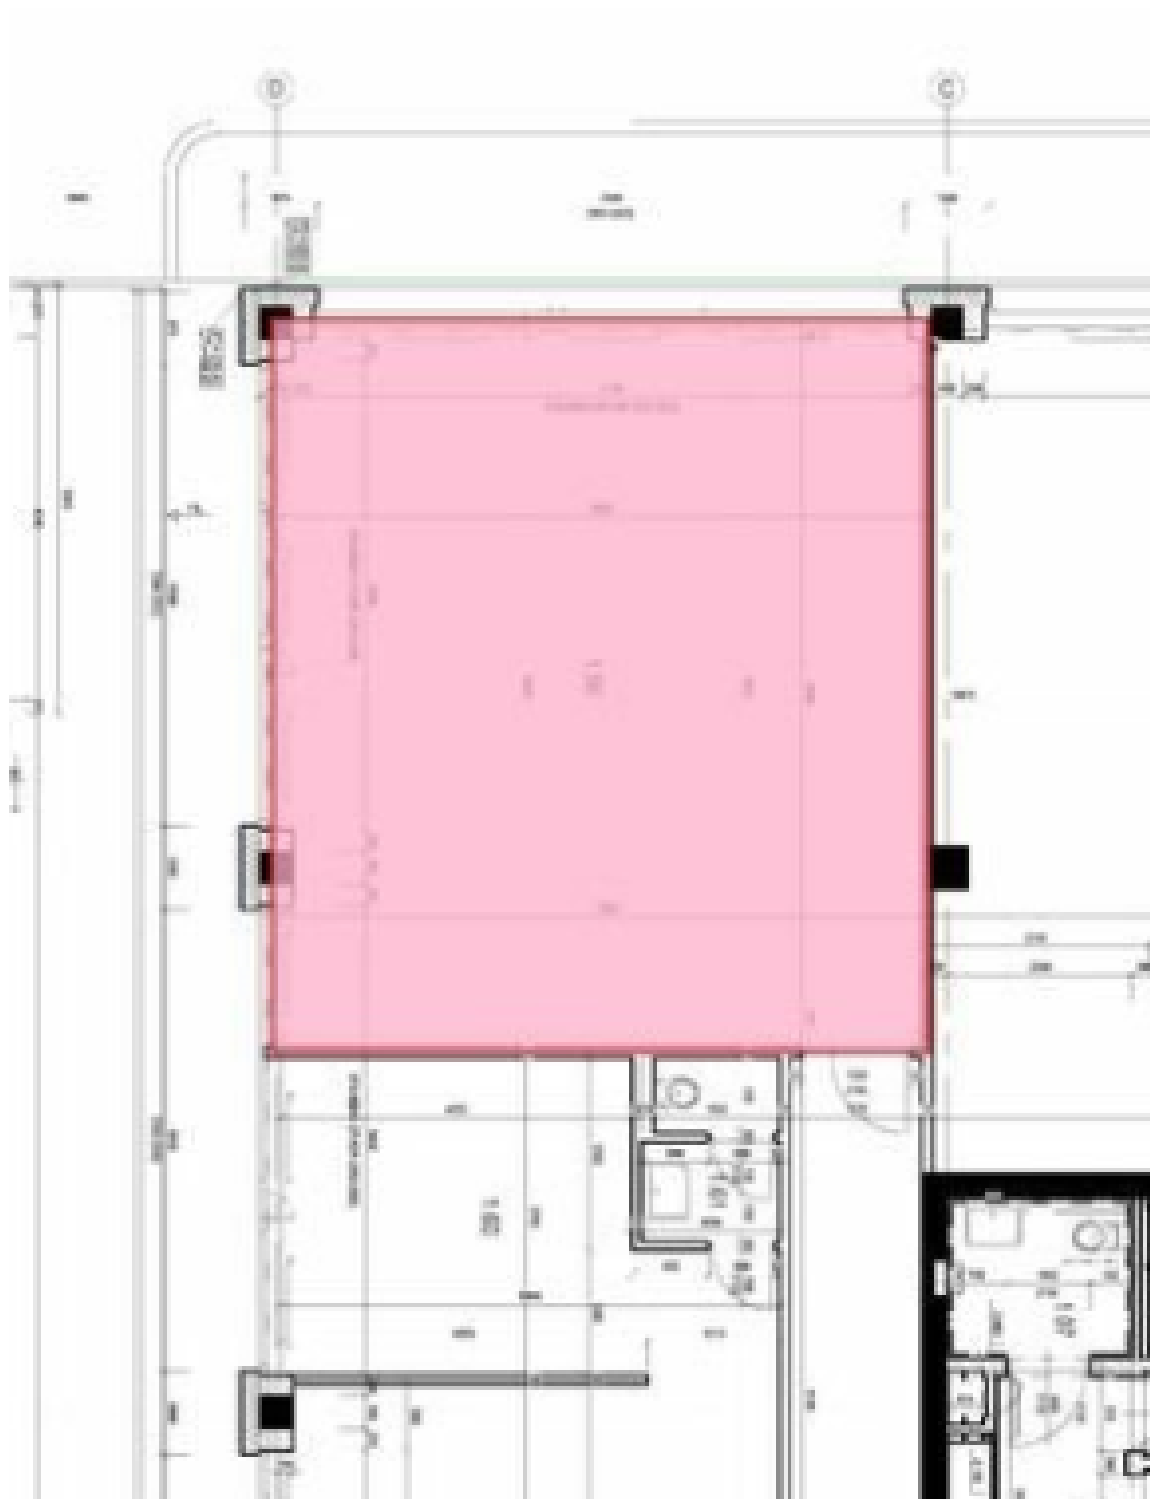

Office building

251 m², Brno-město, Čechyňská

Ask for price