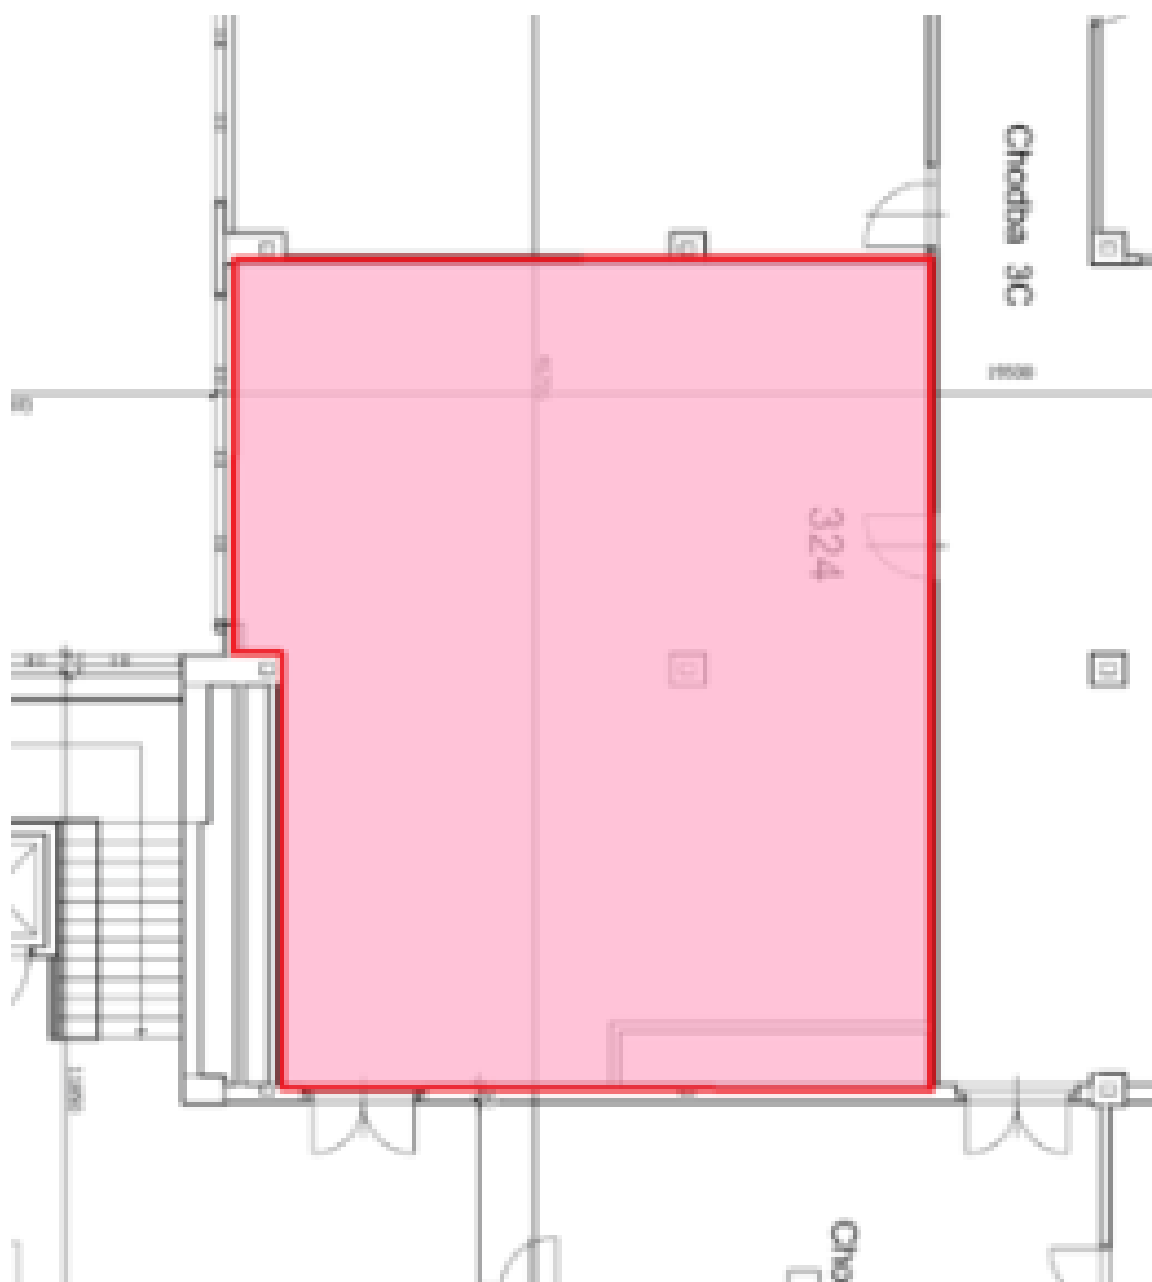

Office building

251 m², Brno-město, Čechyňská

Ask for price