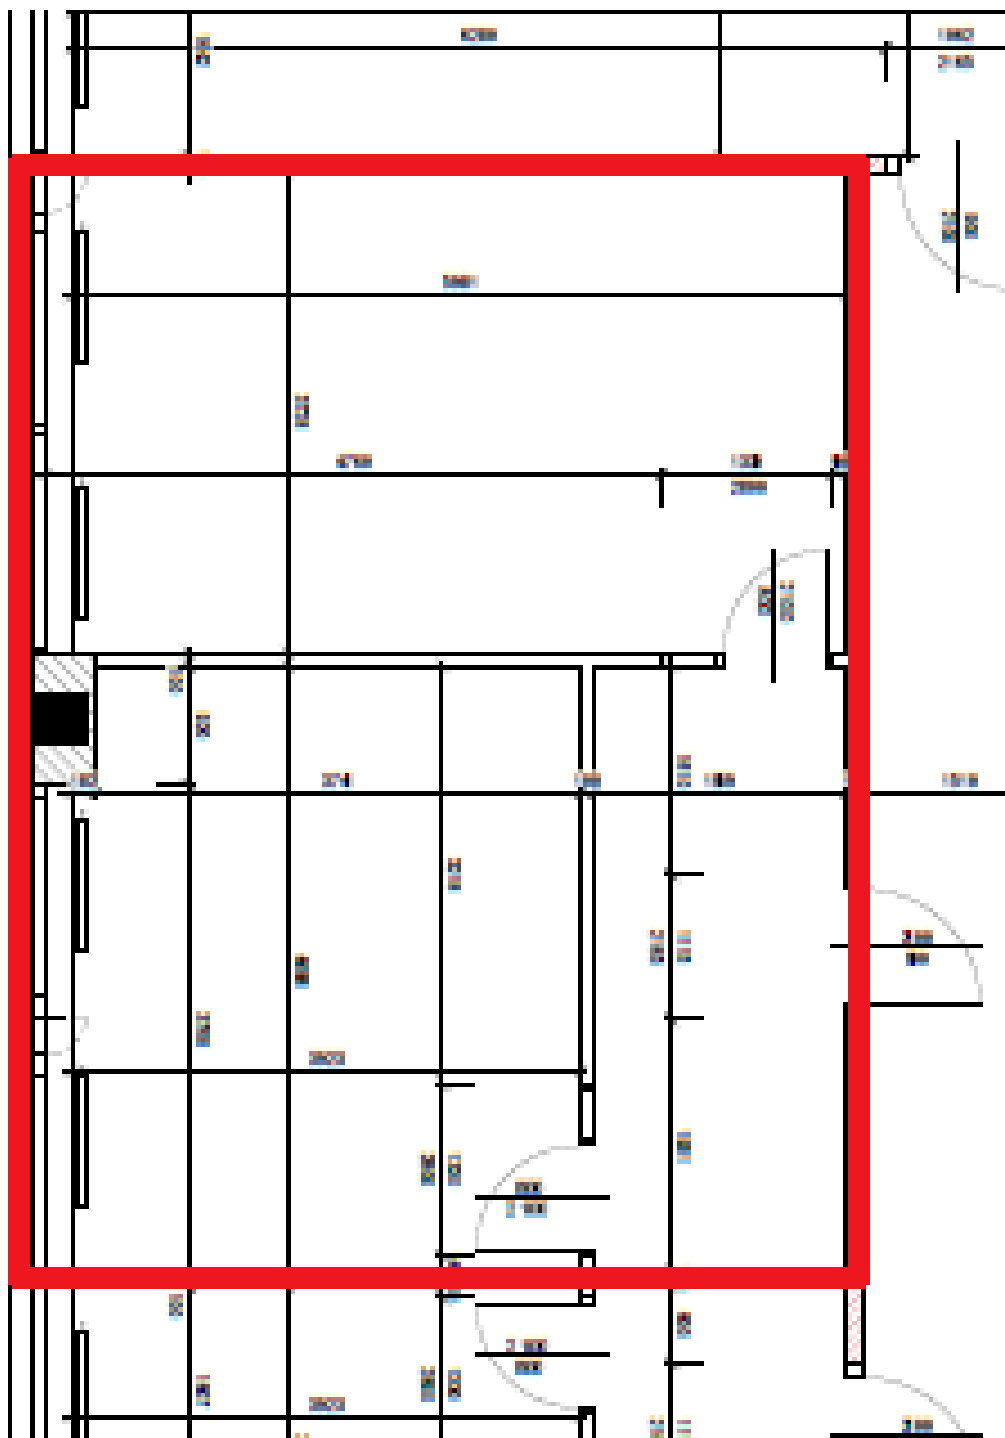

This modern multifunctional building, located between Křenová and Mlýnská streets, offers up to 5,225 sq. m of light-filled office space for lease on 7 floors. The dominant features of the building are mainly the all-glass elevated bay windows, green terraces, and the plaza that has been built between the buildings and offers an ideal place for rest and relaxation. There are up to 200 outdoor parking spaces with an automatic system.

251 m², Brno, Čechyňská

Ask for price

Office building

251 m², Brno, Čechyňská

Ask for price