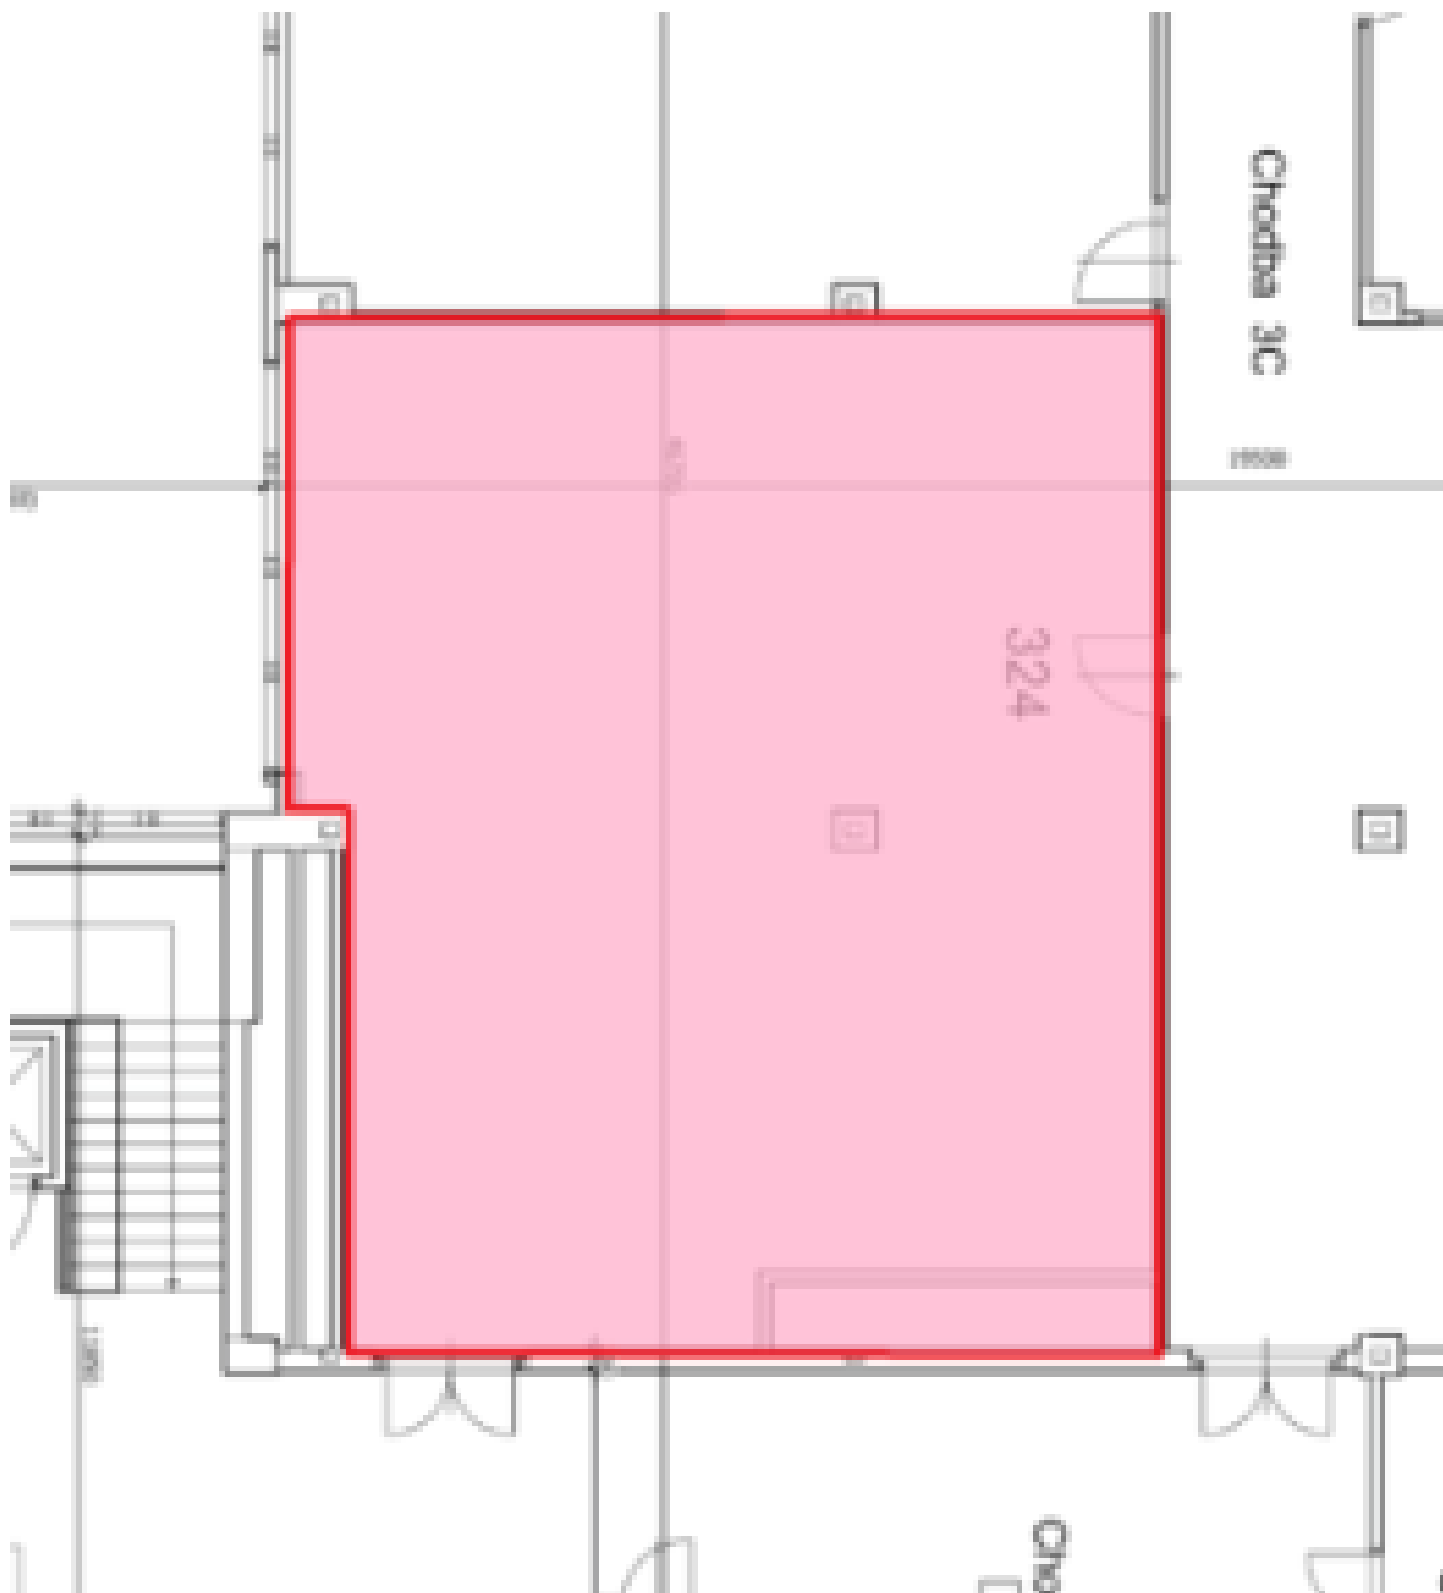

Office building

251 m², Brno-město, Čechyňská

Ask for price