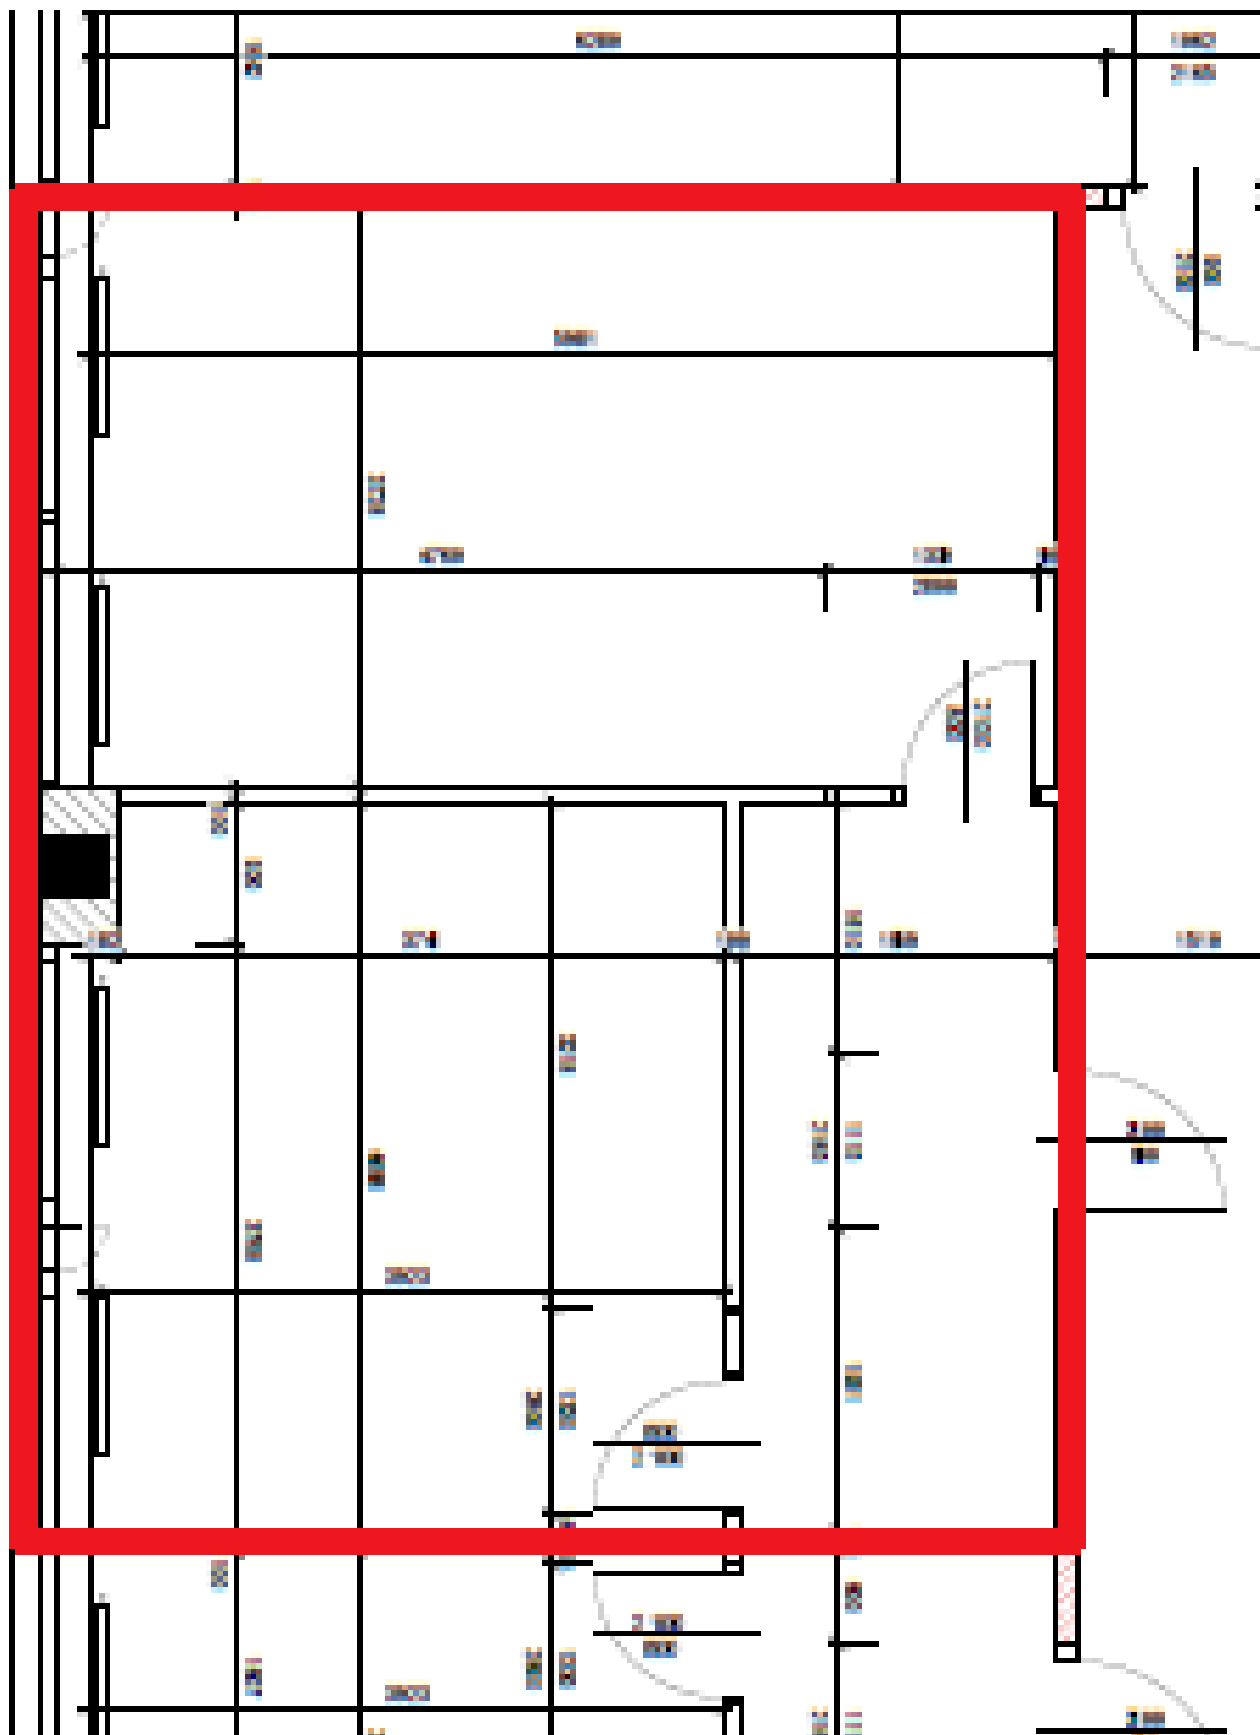

Office building

251 m², Brno-město, Čechyňská

Ask for price