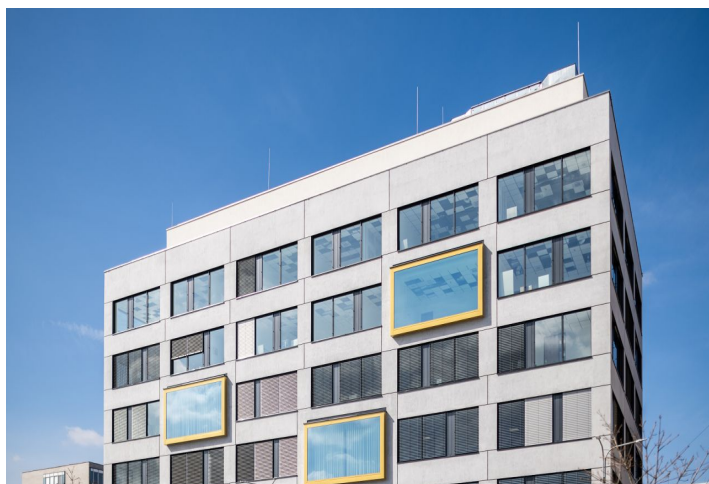

Office building

251 m², Brno-město, Čechyňská

Ask for price