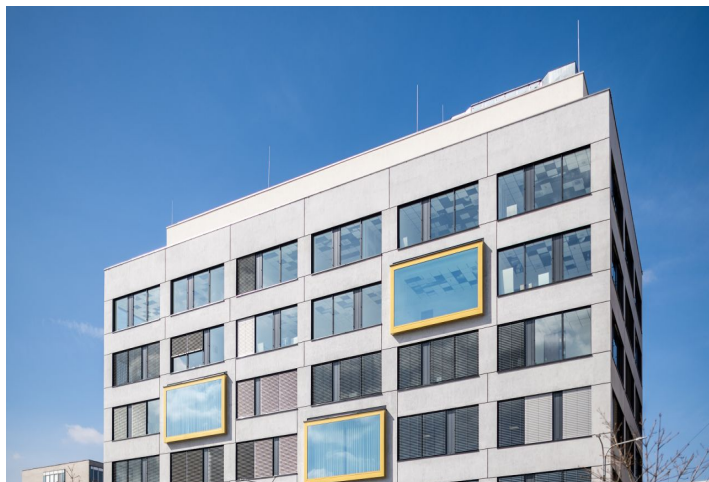

Office building

251 m², Brno-město, Čechyňská

Ask for price