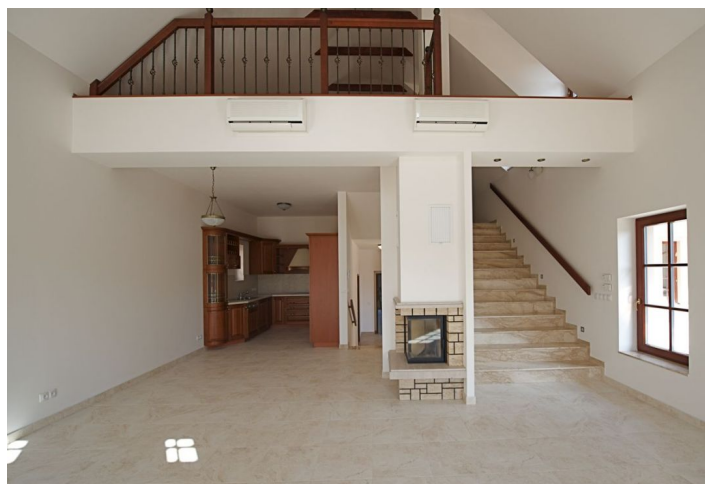

Apartment Three-bedroom (4+kk)

Rented

195 m², Prague 7, Troja, Povltavská