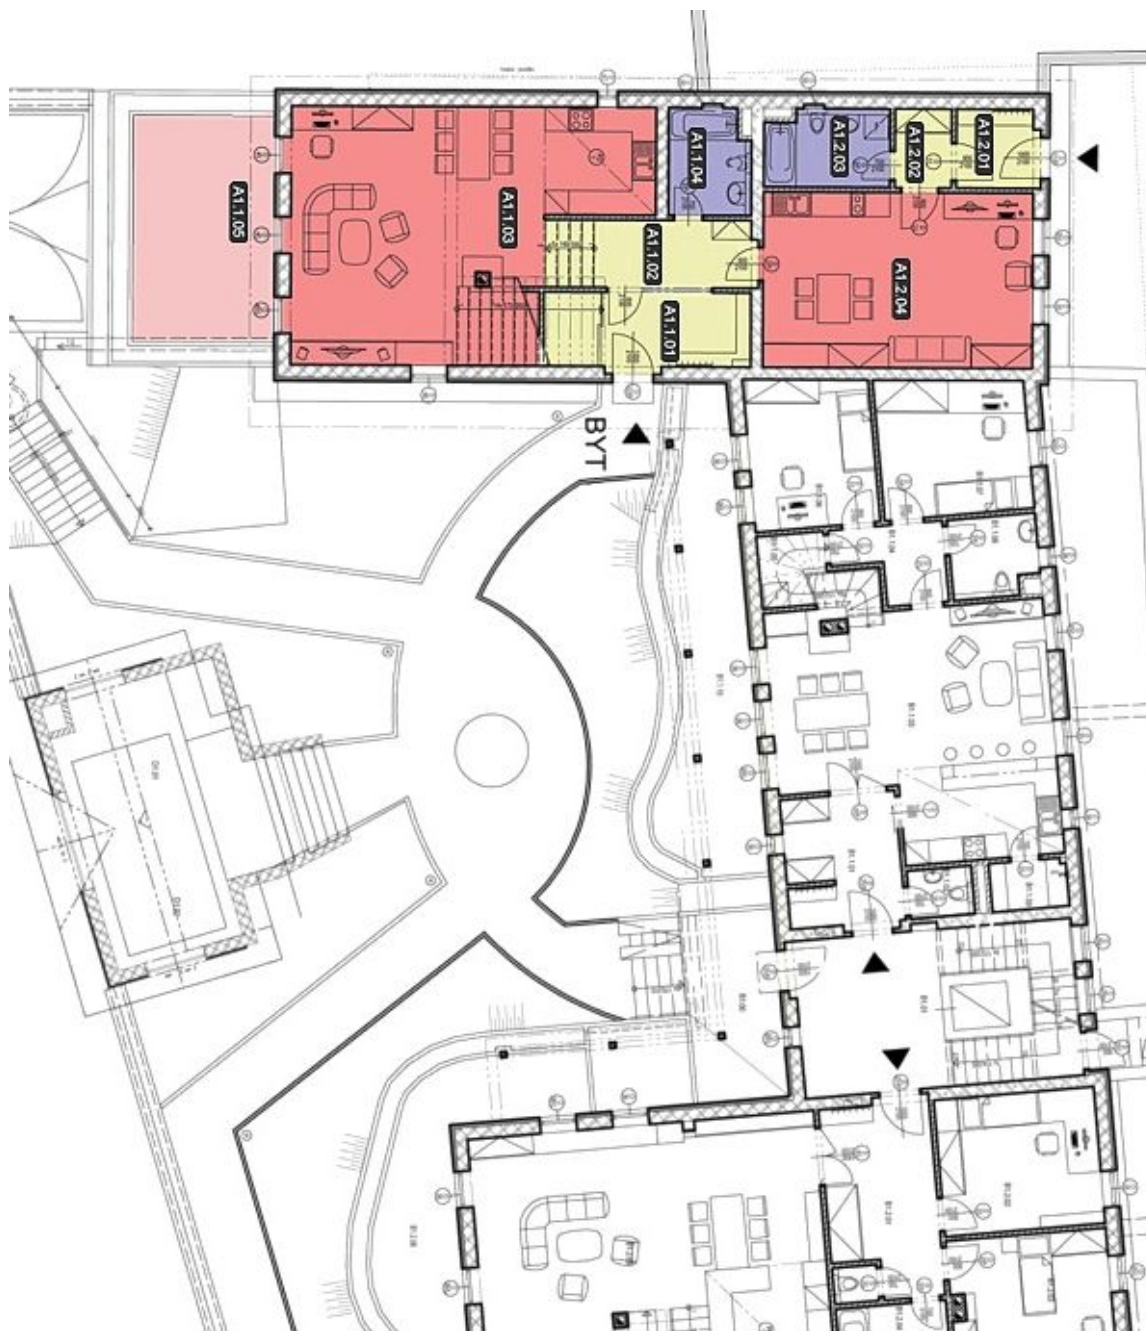

Apartment Three-bedroom (4+kk)

Rented

195 m², Praha 7, Troja, Povltavská