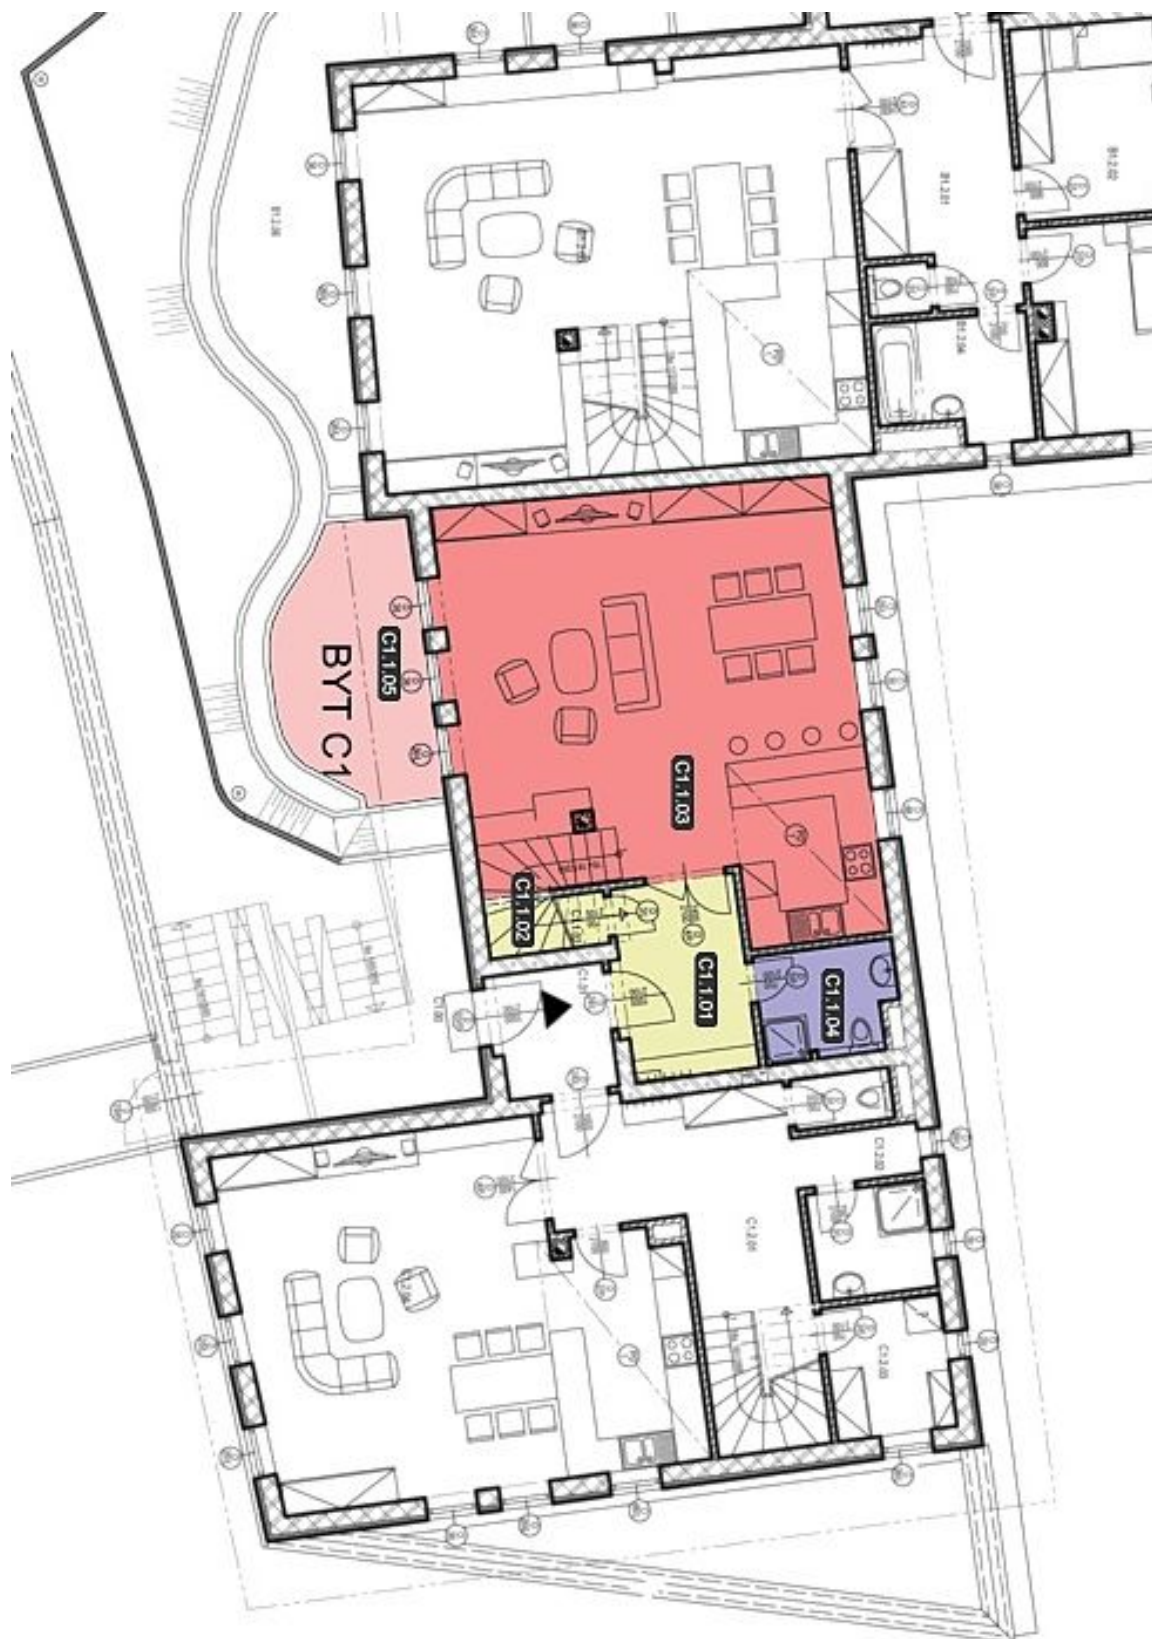

The ground floor level consists of a bright 52 m² living room with dining area and fully fitted kitchen, shower bathroom, storage room, and separate toilet. Upstairs are 2 bedrooms, study, bathroom, and a large walk-in closet.

* Area of the unit according to the Civil Code. The area consists of the sum total area of the entire unit bounded by perimeter walls.

Apartment Three-bedroom (4+kk)

Rented

125 m², Praha 7, Troja, Povltavská