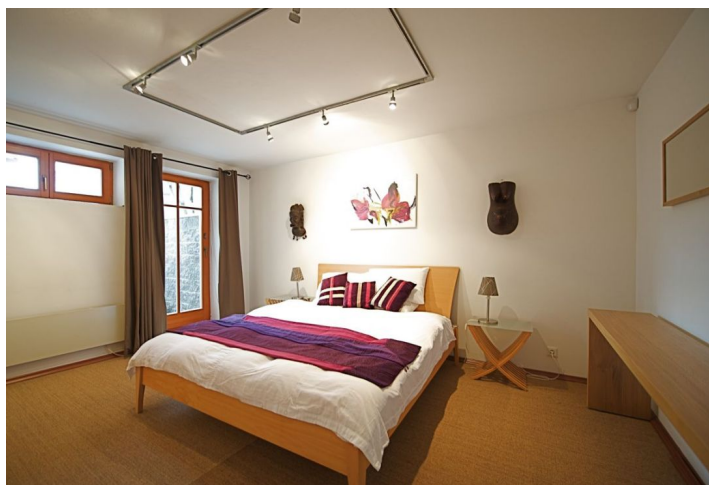

House Five-bedroom (6+kk)

445 m², Praha-západ, Rostoky, Jungmannova

Sold