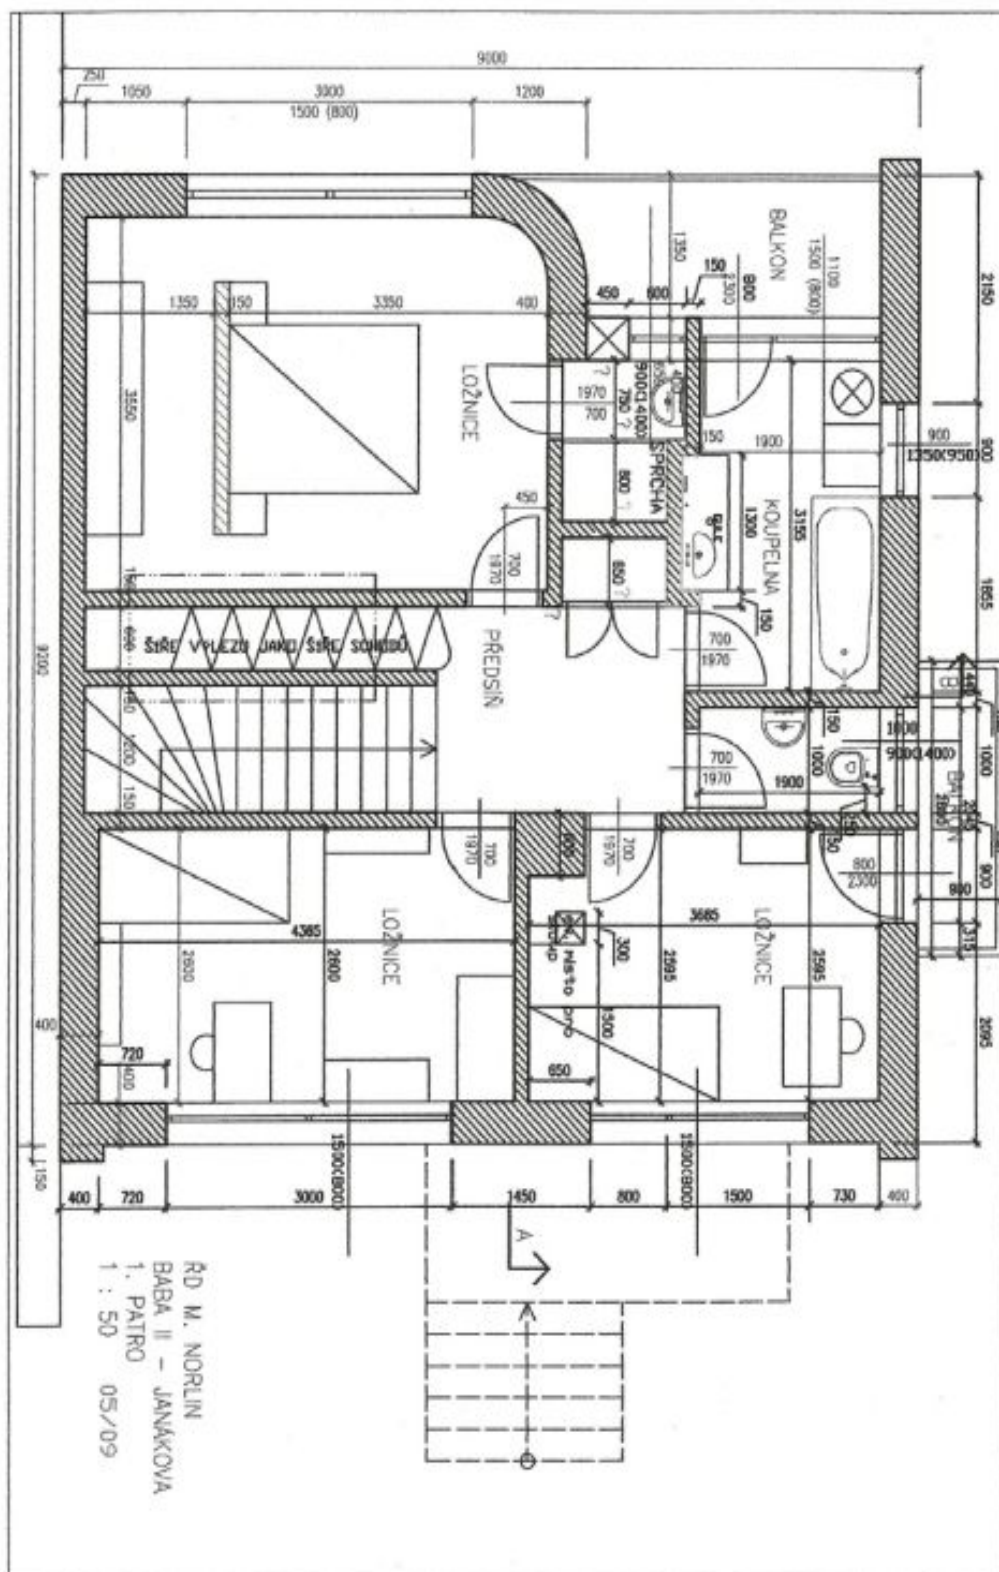

House Four-bedroom (5+kk)

240 m², Praha 6, Dejvice, Janákova

Rented