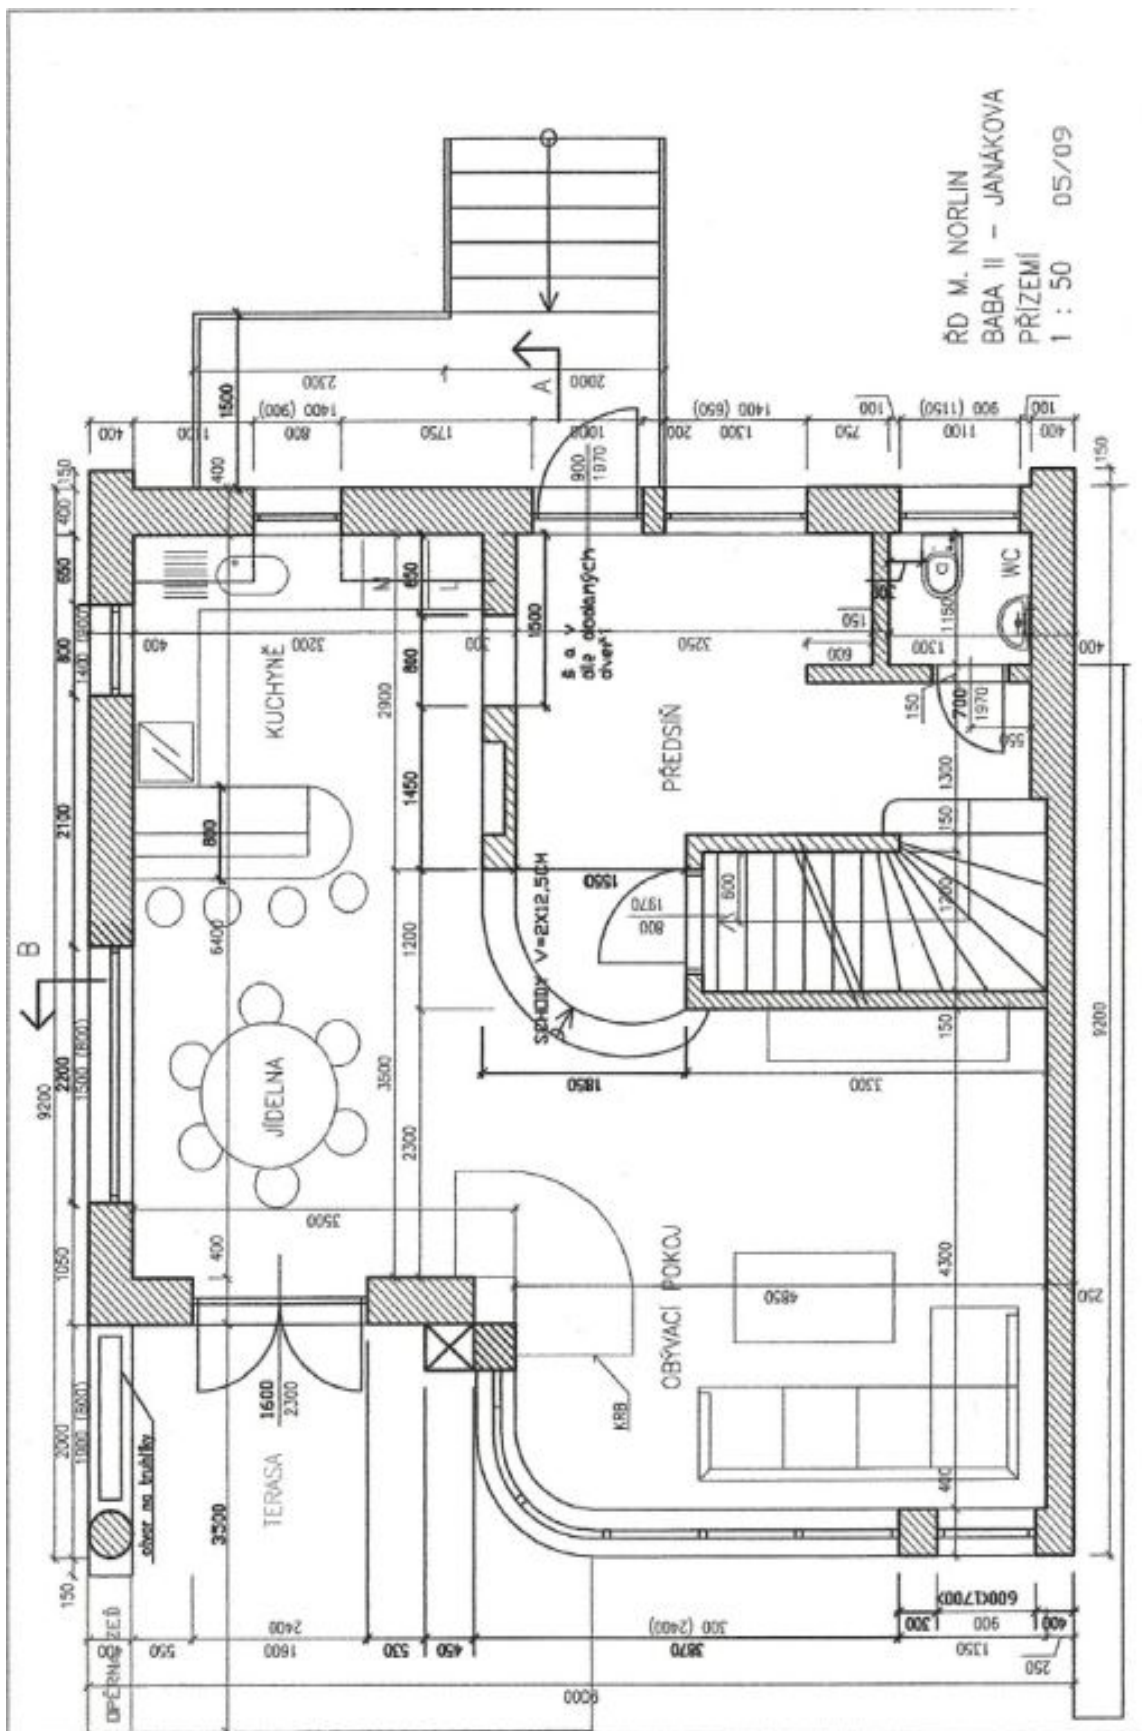

House Four-bedroom (5+kk)

Rented

240 m², Praha 6, Dejvice, Janákova

ŘD M. NORLIN
BABA II - JANÁKOVA
PŘÍZEMÍ
1 : 50 05/09