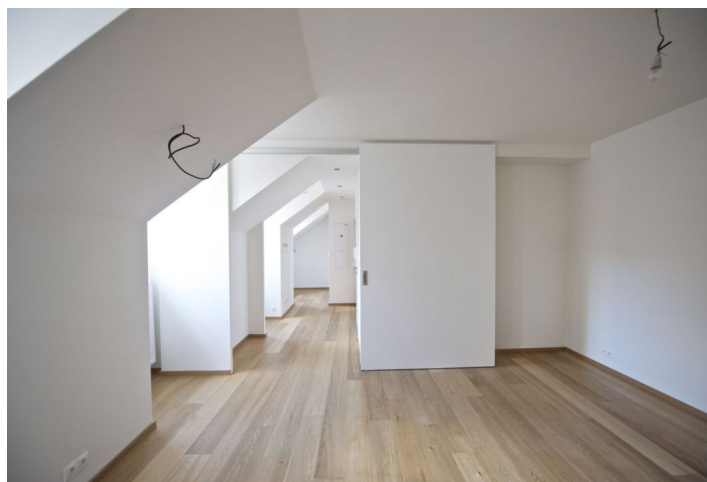

Apartment One-bedroom (2+1)

Sold

48 m², Praha 1, Malá Strana, Mostecká