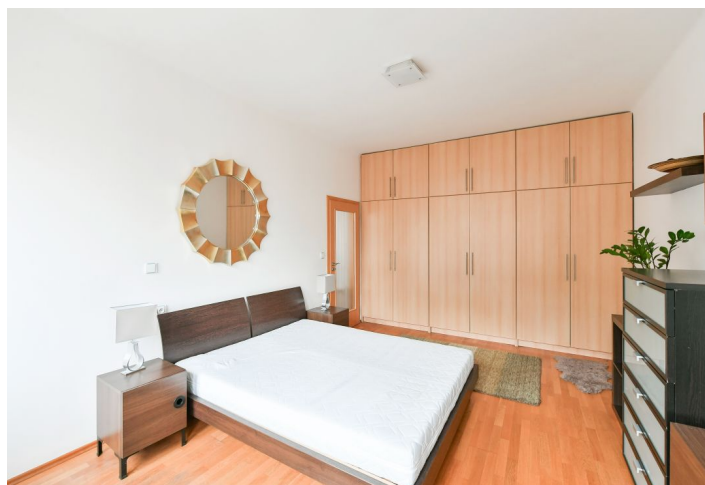

Apartment One-bedroom (2+kk)

Rented

48 m², Prague 1, Nové Město, U nemocenské pojišťovny