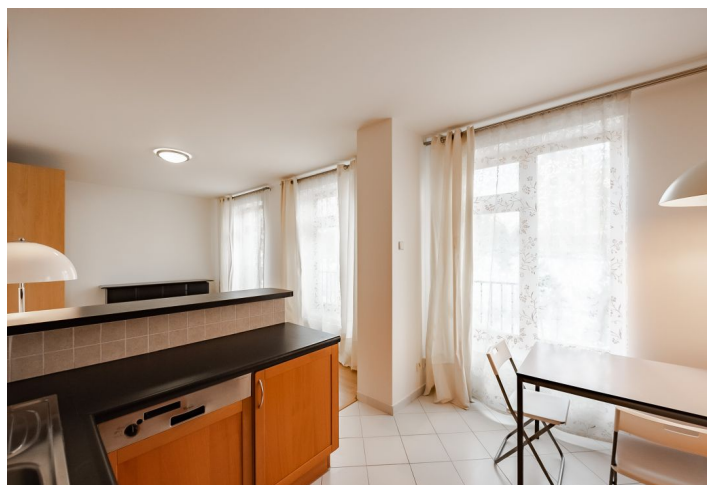

Apartment Studio (1+kk)

32 m², Praha 2, Vinohrady, Francouzská

Rented