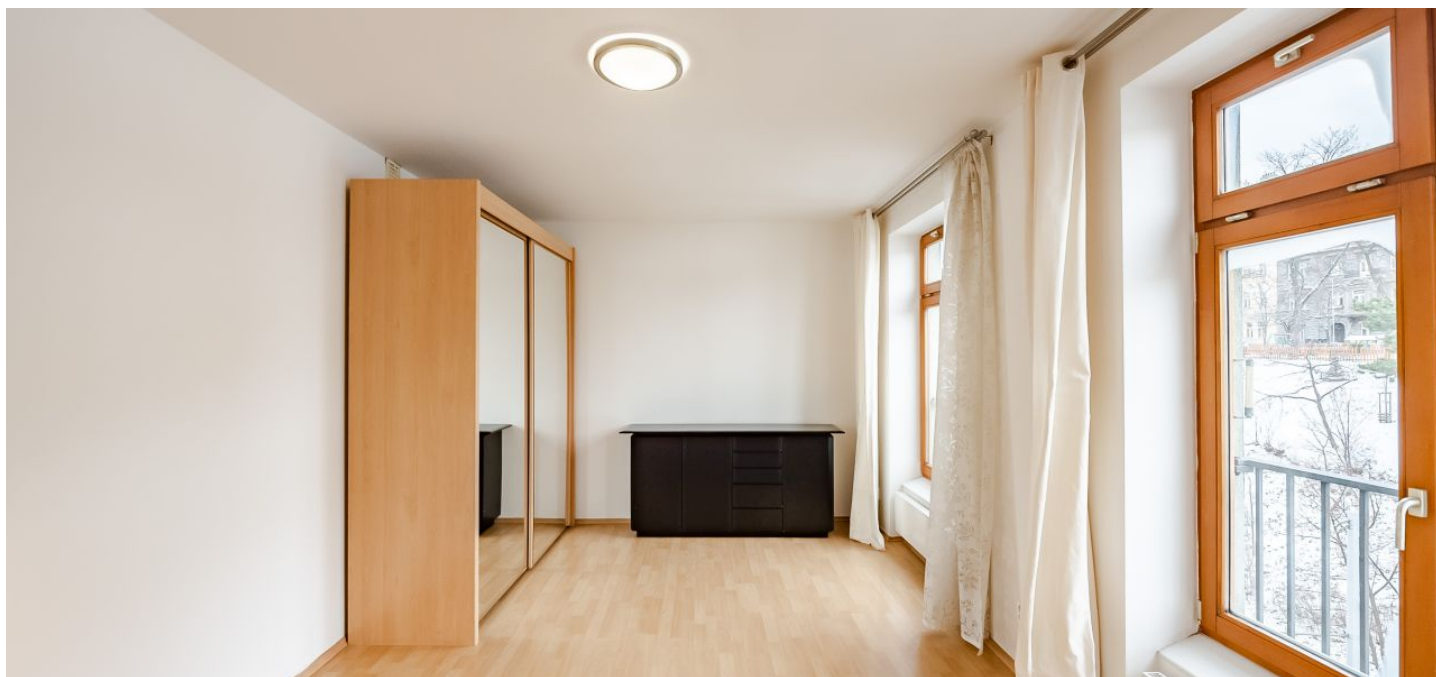

Furnished 5th floor studio flat in a modern building with a lift and located in Vinohrady a few tram stops from Náměstí Míru metro station. Convenient to shopping, cafes, bars and restaurants, and just moments from the Bezručovy sady park.

The flat has a fully fitted open kitchenette, shower bathroom with sink and toilet, and an entry hall.

Large windows facing a green slope, washing machine, dryer, dishwasher. Common building charges approx. CZK 1,500 per month. Electricity will be transferred to the tenant's name. Available from January 2021.