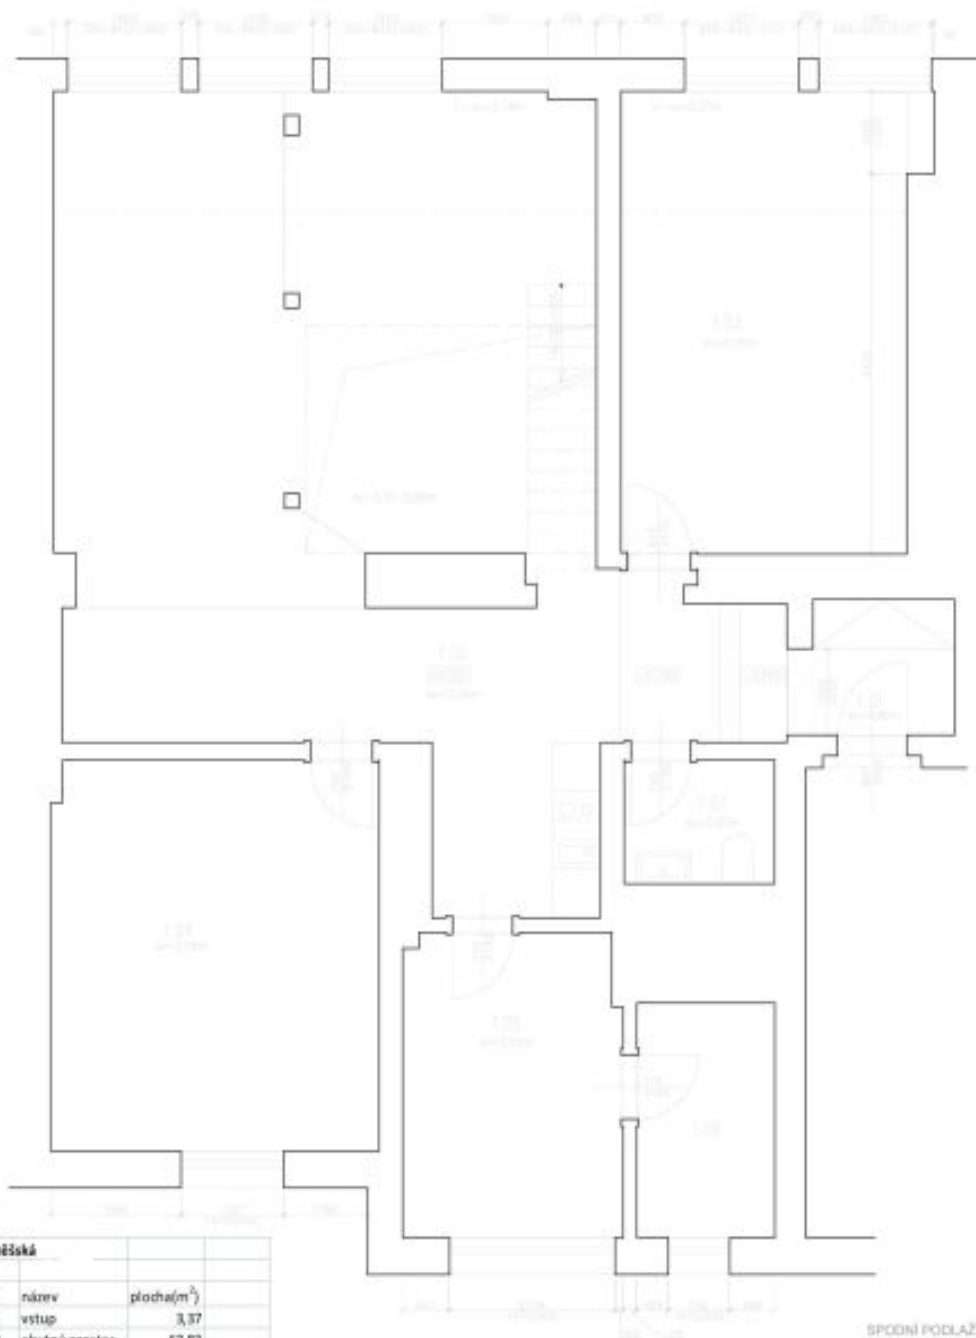

Apartment Three-bedroom (4+kk)

Rented

154 m², Praha 1, Nové Město, Vojtěšská

Vojtěšská		
kód	název	plocha(m²)
1.01	vstup	3,37
1.02	obytný prostor	62,82
1.03	pokoj	21,12
1.04	pokoj	20,09
1.05	pokoj	10,39
1.06	šatna	5,09
1.07	toaleta	2,92
1.08	chodba	5,12
1.09	pokoj	18,24
1.10	koupelna	3,21
suma		152,37 m²
terasy a balkony		
1.11	terasa	14,12 m²