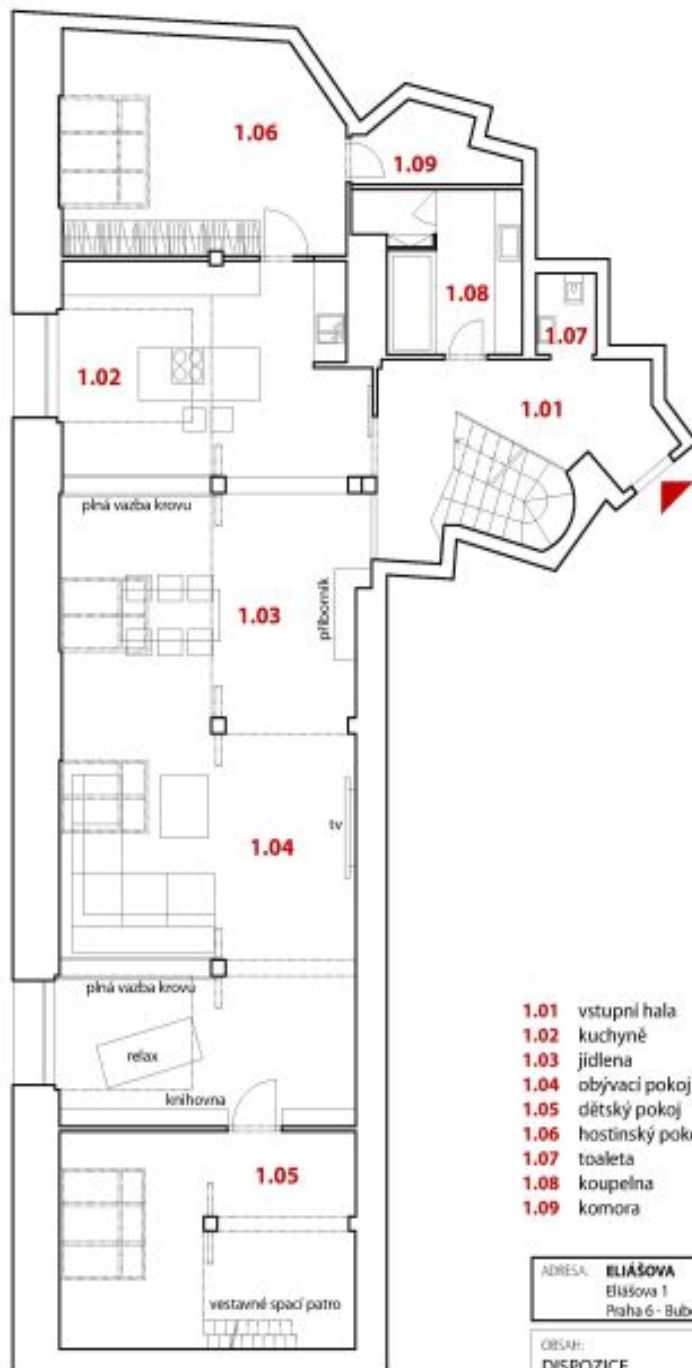

Apartment Three-bedroom (4+kk)

Rented

165 m², Prague 6, Dejvice, Eliášova

Apartment Three-bedroom (4+kk)

Rented

165 m², Prague 6, Dejvice, Eliášova

Total area	215 m ²
Floor area*	165 m ²
Terrace	50 m ²
Parking	-
Cellar	Yes
PENB	G
Reference number	8579
Available from	Immediately

The lower level includes a spacious living room with dining area and a fully fitted kitchen, two bedrooms, one with an adjacent laundry/utility room, bathroom (shower, bathtub, sink, toilet), guest toilet, and an entry hall. Upstairs is the third bedroom, shower bathroom with sink, a large walk-in closet, and the terrace.

* Area of the unit according to the Civil Code. The area consists of the sum total area of the entire unit bounded by perimeter walls.

Apartment Three-bedroom (4+kk)

Rented

165 m², Prague 6, Dejvice, Eliášova

- 1.01 vstupní hala
- 1.02 kuchyně
- 1.03 jídelna
- 1.04 obývací pokoj s relaxem
- 1.05 dětský pokoj
- 1.06 hostinský pokoj / pracovna
- 1.07 toaleta
- 1.08 koupelna
- 1.09 komora

ADRESA: ELIÁŠOVA
Eliášova 1
Praha 6 - Bubeneč