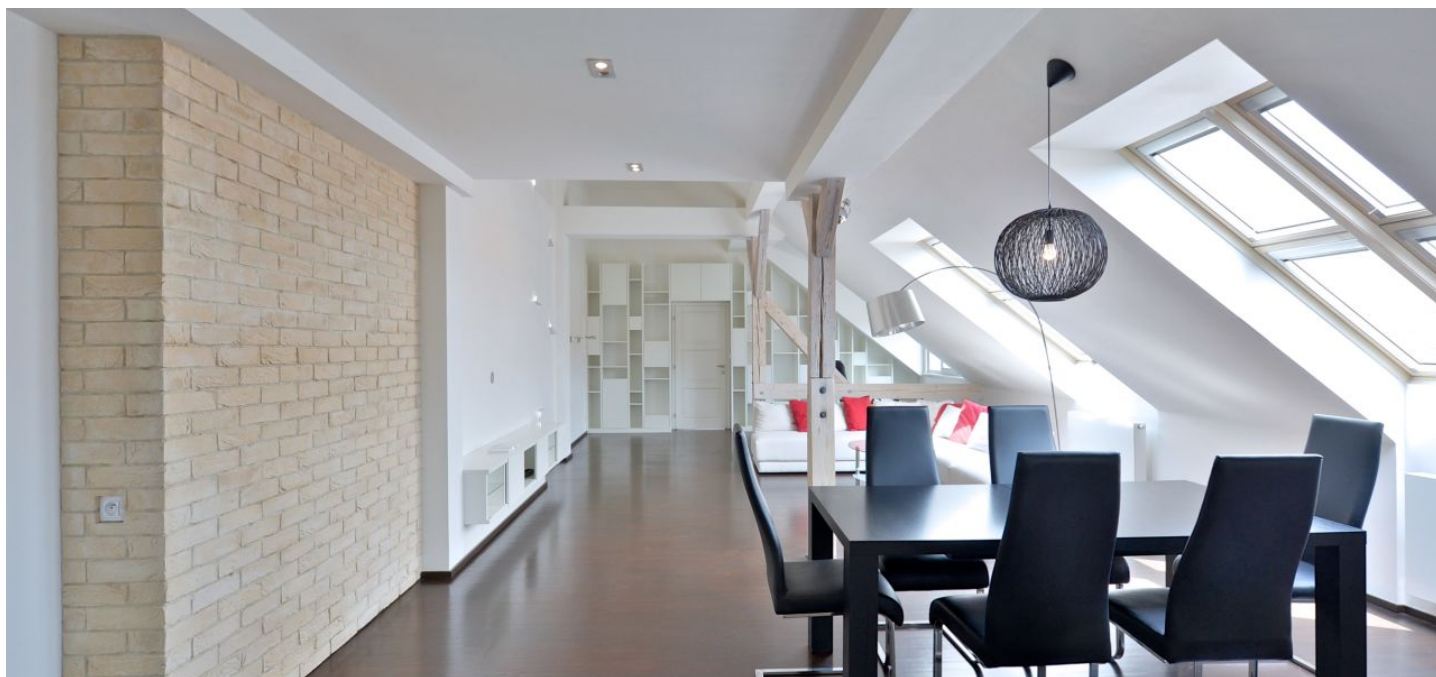

Apartment Three-bedroom (4+kk)

Rented

165 m², Prague 6, Dejvice, Eliášova