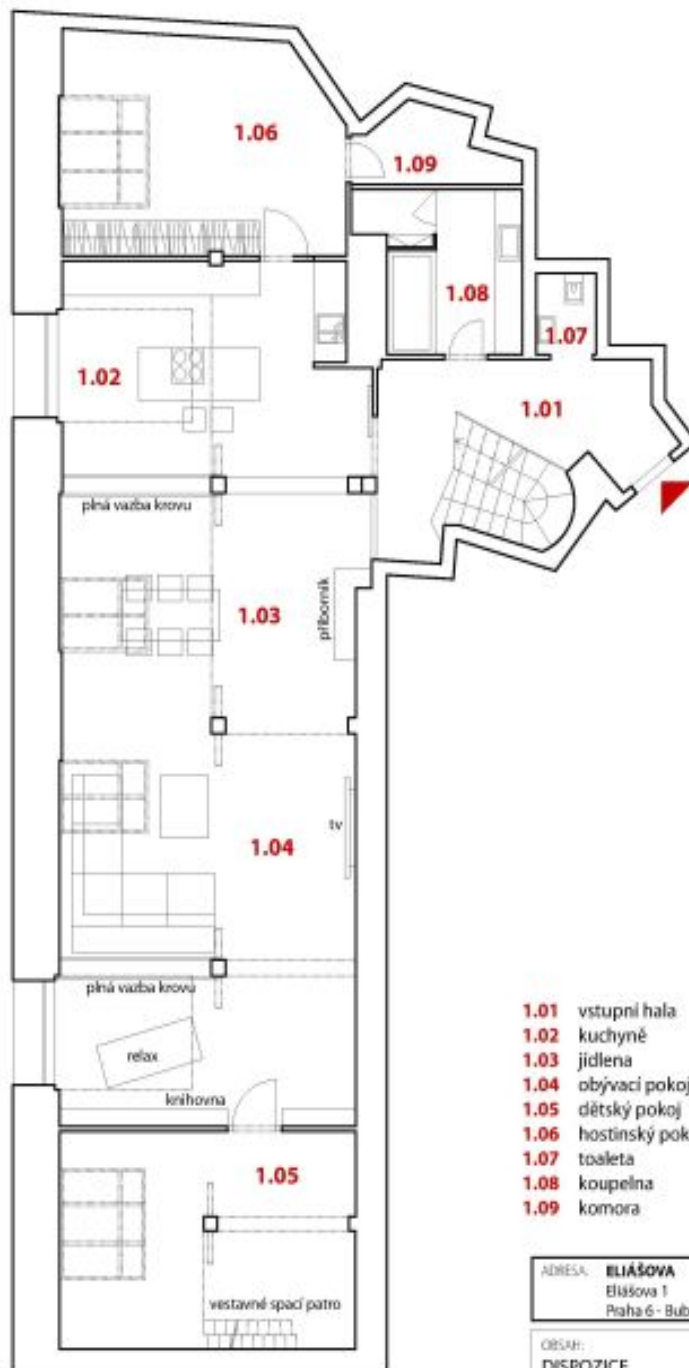

Apartment Three-bedroom (4+kk)

Rented

165 m², Prague 6, Dejvice, Eliášova

Apartment Three-bedroom (4+kk)

Rented

165 m², Prague 6, Dejvice, Eliášova

Total area	215 m ²
Floor area*	165 m ²
Terrace	50 m ²
Parking	-
Cellar	Yes
PENB	G
Reference number	8579
Available from	Immediately

The lower level includes a spacious living room with dining area and a fully fitted kitchen, two bedrooms, one with an adjacent laundry/utility room, bathroom (shower, bathtub, sink, toilet), guest toilet, and an entry hall. Upstairs is the third bedroom, shower bathroom with sink, a large walk-in closet, and the terrace.

* Area of the unit according to the Civil Code. The area consists of the sum total area of the entire unit bounded by perimeter walls.

Apartment Three-bedroom (4+kk)

Rented

165 m², Prague 6, Dejvice, Eliášova

- 1.01 vstupní hala
- 1.02 kuchyně
- 1.03 jídelna
- 1.04 obývací pokoj s relaxem
- 1.05 dětský pokoj
- 1.06 hostinský pokoj / pracovna
- 1.07 toaleta
- 1.08 koupelna
- 1.09 komora

ADRESA: ELIÁŠOVA
Eliášova 1
Praha 6 - Bubeneč