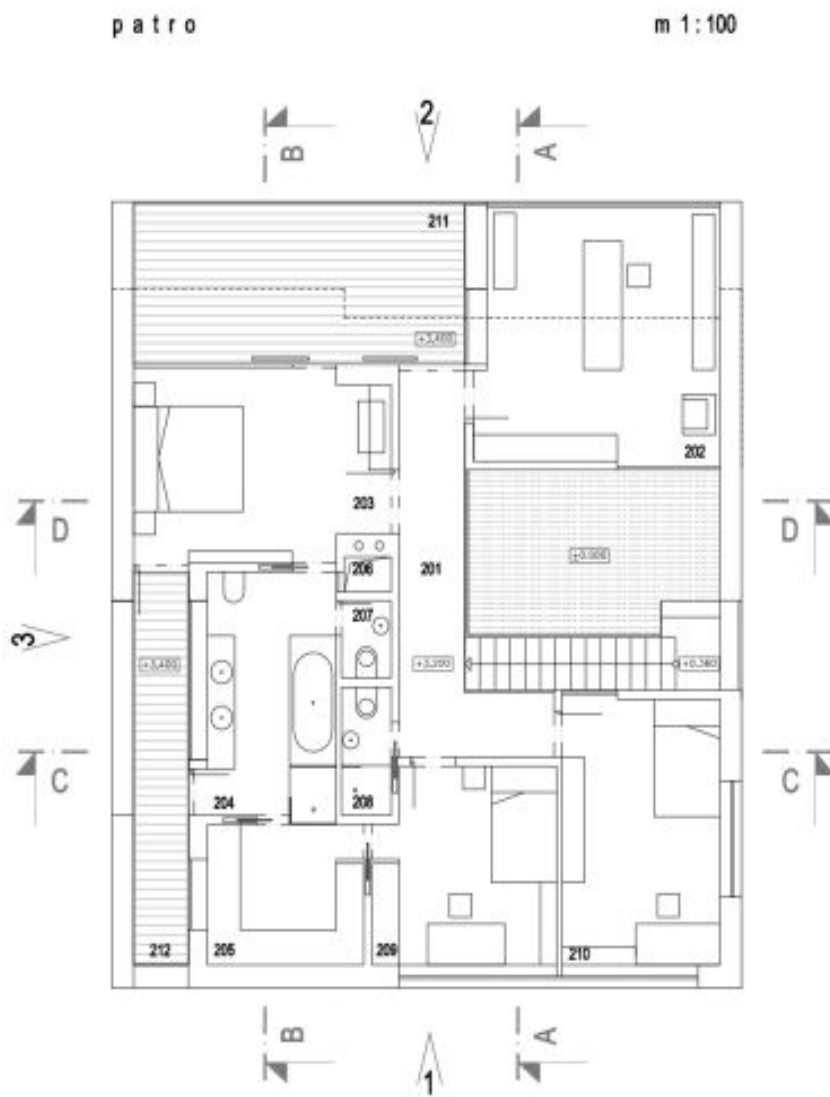

House Five-bedroom (6+1)

Rented

246 m², Praha 6, Břevnov, Filipíny Welsеровé

House Five-bedroom (6+1)

Rented246 m², Praha 6, Břevnov, Filipíny Welsarové

Total area	246 m ²
Plot	484 m ²
Foot print	150 m ²
Garden	334 m ²
Floor area	193 m ²
Terrace	30 m ²
Loggia	23 m ²
Parking	Garage plus parking on the plot.
Garage	Yes
Cellar	-
Service price	Deposit for utilities incl. energy CZK 15,000/month.
PENB	G
Reference number	9534
Available from	05.04.2025

The ground floor features a spacious living room with a double-sided fireplace and full glass wall with access to the patio and garden, a fully fitted kitchen with a dining area, a bedroom/study with built-in storage and a fireplace, a guest bedroom with an en-suite shower bathroom, a toilet, and an entry hall. The upper floor has a master bedroom with a full en-suite bathroom and walk-in closet, two additional bedrooms, and a shower bathroom with a toilet. There is a basement floor with garage access, storage, a boiler room, and a laundry room (can be used as a study).

House Five-bedroom (6+1)

246 m², Praha 6, Břevnov, Filipíny Welsеровé

Rented

PDF created with pdfFactory Pro trial version www.pdffactory.com

House Five-bedroom (6+1)

246 m², Praha 6, Břevnov, Filipíny Welsеровé

Rented

patro	m2
201	galerie 10
202	pracovna 19
203	ložnice rodičů 15
204	koupelna 10
205	ložna 6,8
206	shoz příkří 0,5
207	WC 1,2
208	koupelna 2
209	pokoř 11
210	pokoř 13
celkem 88	
211	ložba 16,8
212	ložba 6,7
obestavná plocha podlaží 132	
obestavná plocha podlaží + ložba 155	