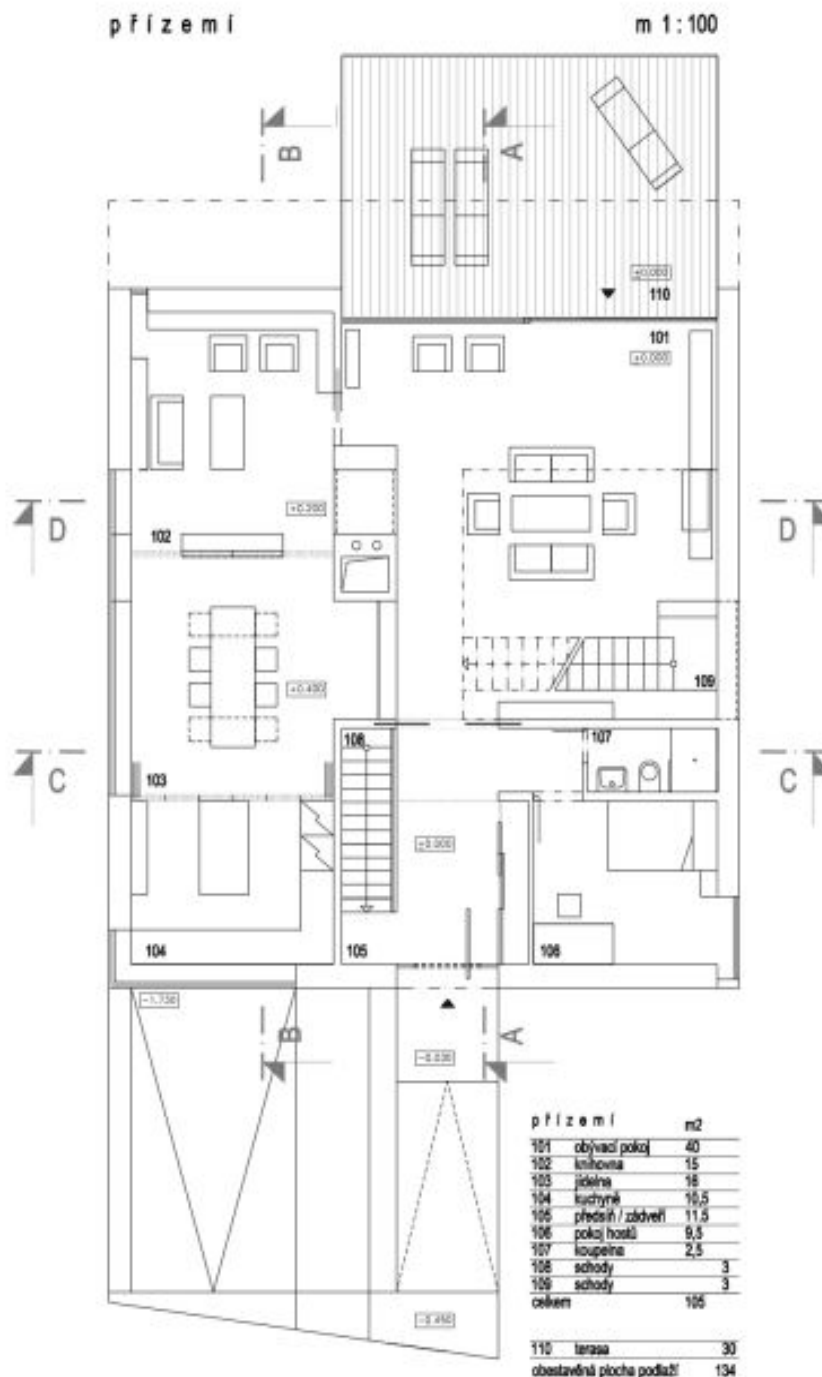

House Five-bedroom (6+1)

Rented

246 m², Praha 6, Břevnov, Filipíny Welsеровé

House Five-bedroom (6+1)

Rented246 m², Praha 6, Břevnov, Filipíny Welsarové

Total area	246 m ²
Plot	484 m ²
Foot print	150 m ²
Garden	334 m ²
Floor area	193 m ²
Terrace	30 m ²
Loggia	23 m ²
Parking	Garage plus parking on the plot.
Garage	Yes
Cellar	-
Service price	Deposit for utilities incl. energy CZK 15,000/month.
PENB	G
Reference number	9534
Available from	05.04.2025

The ground floor features a spacious living room with a double-sided fireplace and full glass wall with access to the patio and garden, a fully fitted kitchen with a dining area, a bedroom/study with built-in storage and a fireplace, a guest bedroom with an en-suite shower bathroom, a toilet, and an entry hall. The upper floor has a master bedroom with a full en-suite bathroom and walk-in closet, two additional bedrooms, and a shower bathroom with a toilet. There is a basement floor with garage access, storage, a boiler room, and a laundry room (can be used as a study).

House Five-bedroom (6+1)

246 m², Praha 6, Břevnov, Filipíny Welsеровé

Rented

PDF created with pdfFactory Pro trial version www.pdffactory.com

House Five-bedroom (6+1)

246 m², Praha 6, Břevnov, Filipíny Welsеровé