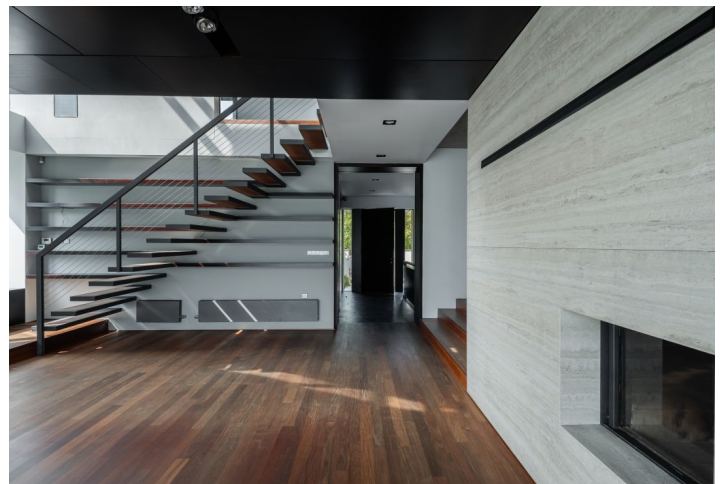

House Five-bedroom (6+1)

Rented

246 m², Praha 6, Břevnov, Filipíny Welsеровé