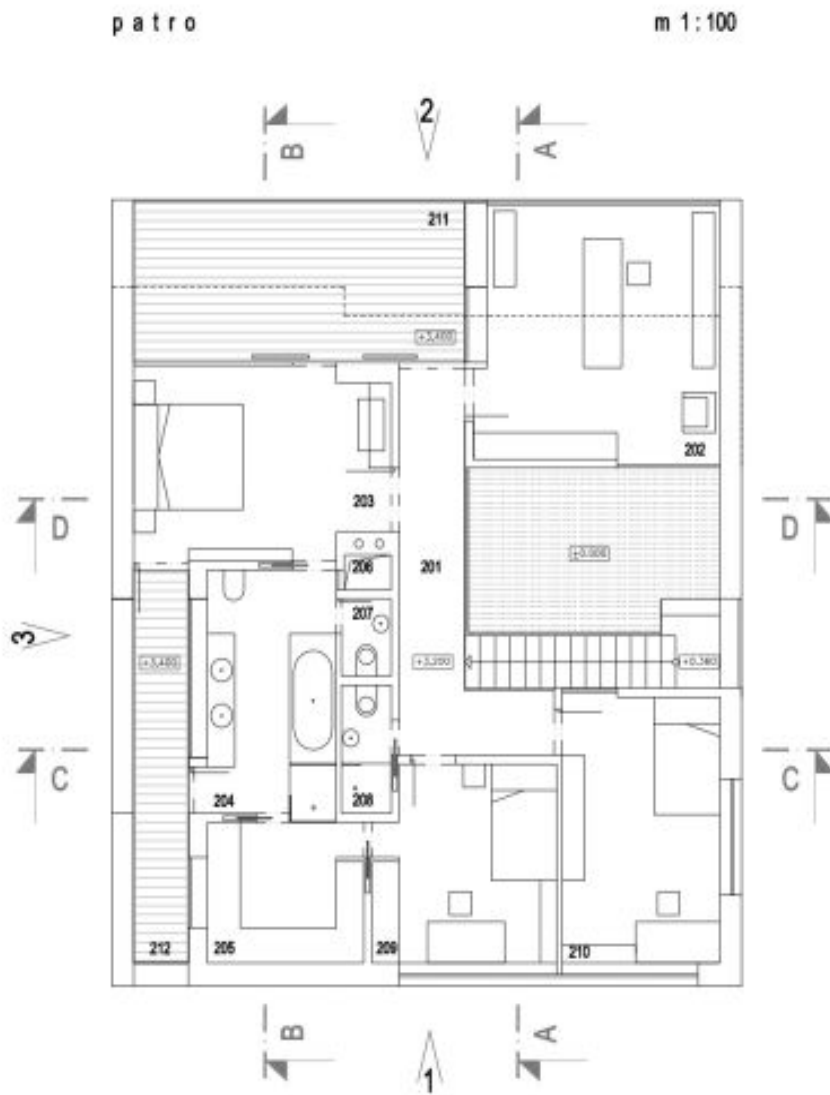

The ground floor features a spacious living room with a double-sided fireplace and full glass wall with access to the patio and garden, a fully fitted kitchen with a dining area, a bedroom/study with built-in storage and a fireplace, a guest bedroom with an en-suite shower bathroom, a toilet, and an entry hall. The upper floor has a master bedroom with a full en-suite bathroom and walk-in closet, two additional bedrooms, and a shower bathroom with a toilet. There is a basement floor with garage access, storage, a boiler room, and a laundry room (can be used as a study).

# House Five-bedroom (6+1)

246 m<sup>2</sup>, Prague 6, Břevnov, Filipíny Welslerové

€ 4 138 | CZK 105 000

PDF created with pdfFactory Pro trial version [www.pdffactory.com](http://www.pdffactory.com)

# House Five-bedroom (6+1)

€ 4 138 | CZK 105 000

246 m<sup>2</sup>, Prague 6, Břevnov, Filipíny Welsеровé

patro	m2
201	galerie 10
202	pracovna 19
203	ložnice rodičů 15
204	koupelna 10
205	terasa 6,8
206	okraj balkonu 0,5
207	WC 1,2
208	koupelna 2
209	okraj 11
210	pokoj 13
celkem 88	
211	lodžie 16,8
212	lodžie 6,7
obestavěná plocha podlaží 132	
obestavěná plocha podlaží + lodžie 155	