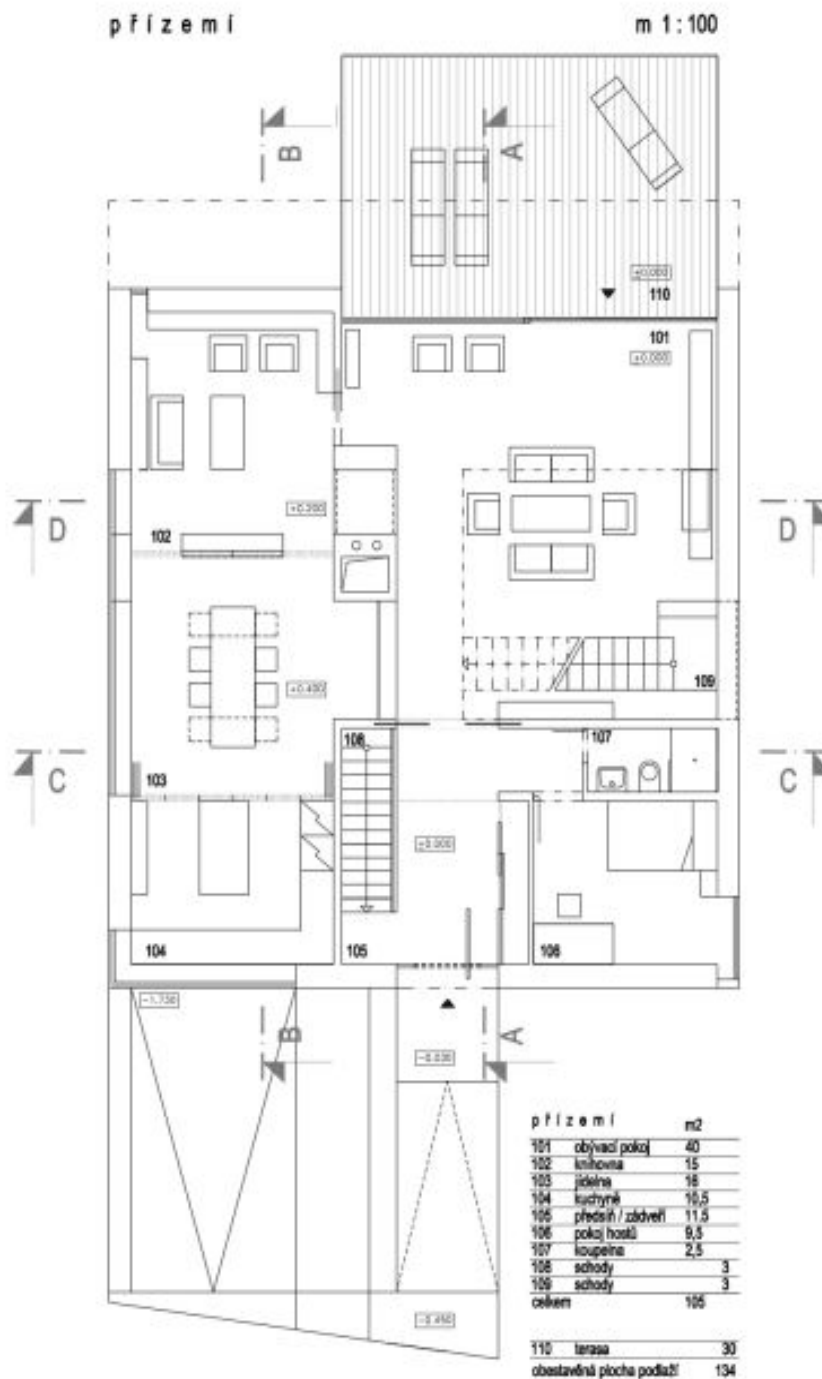

House Five-bedroom (6+1)

246 m², Prague 6, Břevnov, Filipíny Welslerové

€ 4 138 | CZK 105 000

PDF created with pdfFactory Pro trial version www.pdffactory.com